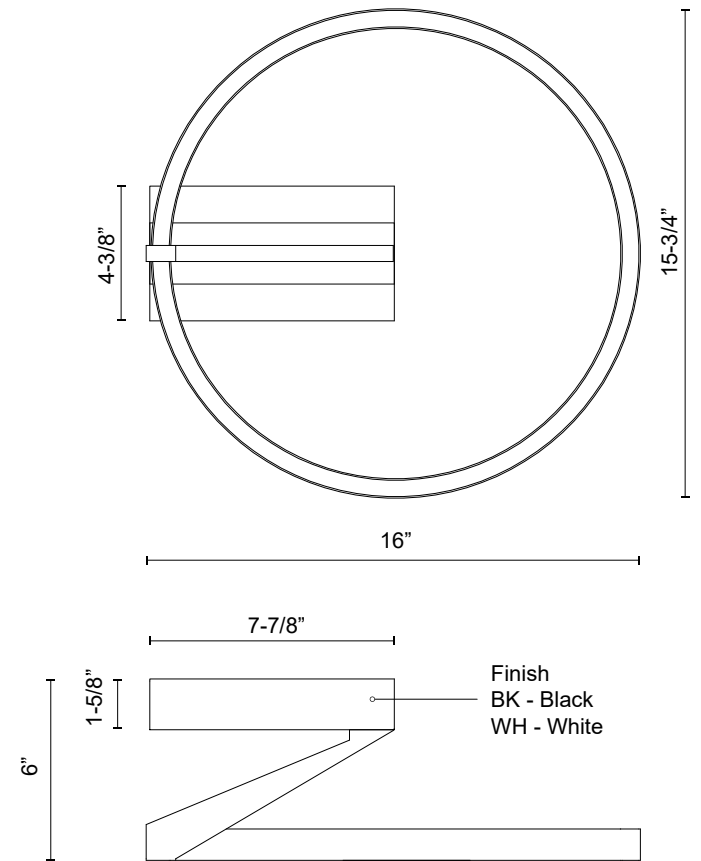

**RODA**  
**SF27716-3WCCT-UNV**  
 SEMI FLUSH

PROJECT

SF27716-WH-3WCCT-UNV  
White

SF27716-BK-3WCCT-UNV  
Black

**SPECIFICATION DETAILS**

<b>Fixture Dimensions</b>	L16" x W15-3/4" x H6"
<b>Light Source</b>	LED with DC Driver
<b>Wattage</b>	28W
<b>Total Lumens</b>	2000lm
<b>Delivered Lumens</b>	BK-820lm*; WH-1050lm;
<b>Voltage</b>	120-277V
<b>Color Temperature</b>	Selectable CCT 2700K/3000K/4000K
<b>CRI (Ra)</b>	90CRI
<b>LED Rated Life</b>	50,000 hours
<b>Dimming</b>	100% - 10%, TRIAC or ELV Dimmer (Not Included)
<b>Diffuser Details</b>	Frosted Acrylic Lens
<b>Location</b>	Dry
<b>Illumination Direction</b>	Up/Down
<b>CEC Title 24 JA8</b>	Yes, JA8-2022
<b>Canopy Dimensions</b>	L7-7/8" x W4-3/8" x H1-5/8"
<b>Material</b>	Aluminum + Acrylic
<b>Paint Finish</b>	BK02; WH02;

- Sleek, modern circular design
- Integrated LED, no need for bulbs
- Down and up light
- Matte Black or White finish options
- 72" of black or white cord to match fixture [TL and FL ONLY]

**KUZCO**

CANADA: 19054 28TH AVENUE - SURREY, BC V3Z 6M3  
 USA: 3035 E. LONE MOUNTAIN ROAD - LAS VEGAS, NV 89081