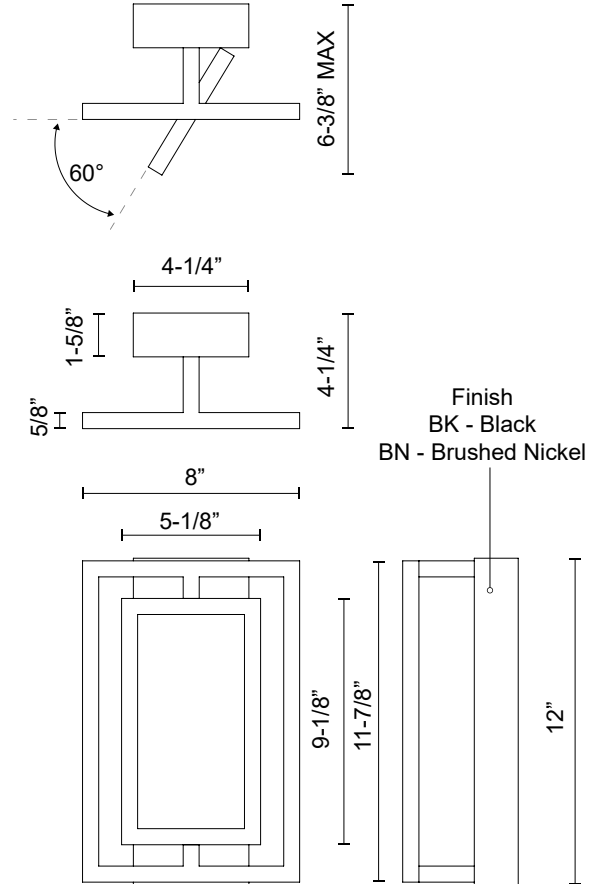

MONDRIAN SF16212

SEMI FLUSH

PROJECT

SF16212-BN
Brushed Nickel

SF16212-BK
Black

SPECIFICATION DETAILS

Fixture Dimensions	L11-7/8" x W8" x H4-1/4"
Light Source	LED with DC Driver
Wattage	33W
Total Lumens	2635lm
Delivered Lumens	1085lm*
Voltage	120V
Color Temperature	3000K
CRI (Ra)	90CRI
Optional Color Temps	2700K - 5000K Available, Minimum Order Quantities Apply
LED Rated Life	50,000 hours
Dimming	100% - 10%, TRIAC or ELV Dimmer (Not Included)
Diffuser Details	Frosted acrylic diffuser
Location	Dry
Mounting Style	All Orientation; Ceiling and Wall;
CEC Title 24 JA8	Yes, JA8-2022
Canopy Dimensions	L12" x W4-1/4" x H1-5/8"
Paint Finish	BK02; BN02;

* For custom options, consult factory for details.

* For warranty information, please visit www.kuzcolighting.com/warranty

DESCRIPTION

Mondrian series is composed from numerous rectilinear frames of light. The illuminated borders surrounding an open central void create an illusion of levitation. The airy design and negative space allow the fixture to visually blend into the environment. High-quality finish and simple forms coalesce in the elegant new product.