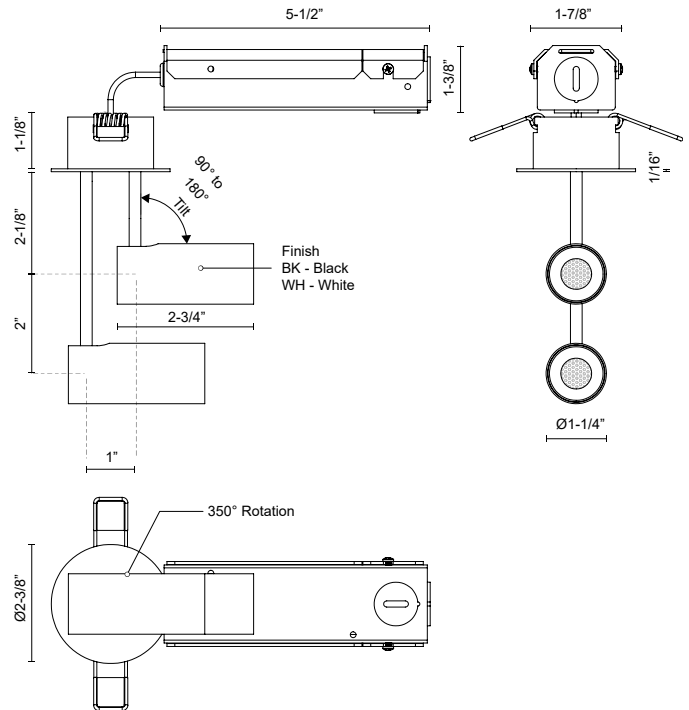

DOWNEY
SF15702
 FLUSH MOUNT

PROJECT

SF15702-WH
White

SF15702-BK
Black

SPECIFICATION DETAILS

* For custom options, consult factory for details.

Fixture Dimensions	D2-3/8" x H6-1/4"
Light Source	LED with DC Driver
Wattage	12W
Total Lumens	1050lm
Delivered Lumens	548lm
Voltage	120V
Color Temperature	3000K
CRI (Ra)	90CRI
Optional Color Temps	2700K - 5000K Available, Minimum Order Quantities Apply
LED Rated Life	50,000 hours
Dimming	100% - 10%, TRIAC or ELV Dimmer (Not Included)
Diffuser Details	Clear Acrylic TIR Lens
Location	Dry
Warranty	5 Years
CEC Title 24 JA8	Yes, JA8-19
Canopy Dimensions	D2-3/8" x H1/16"

DESCRIPTION

Recessed within the minute barrel of the quintessential adjustable lamp is a spot light assembly applied across the Downey line. By utilizing slim LED boards and recessed driver, the canopy scale is reduced to a fundamental trim plate and minimizes the visual footprint of the functional fixtures. Available in two petite cylindrical sizes and a single or multi-light configuration.