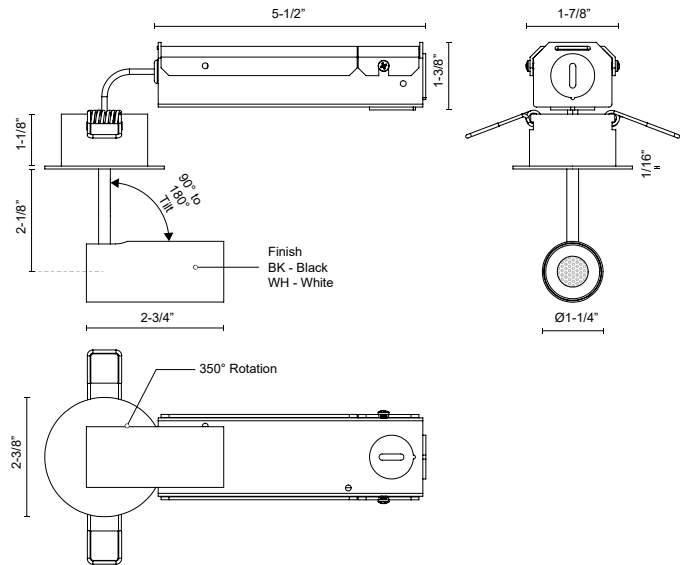

DOWNEY
SF15701
 FLUSH MOUNT

PROJECT

SF15701-BK
Black

SF15701-WH
White

SPECIFICATION DETAILS

Fixture Dimensions	D2-3/8" x H4-1/4"
Light Source	LED with DC Driver
Wattage	7W
Total Lumens	510lm
Delivered Lumens	274lm
Voltage	120V
Color Temperature	3000K
CRI (Ra)	90CRI
Optional Color Temps	2700K - 5000K Available, Minimum Order Quantities Apply
LED Rated Life	50,000 hours
Dimming	100% - 10%, TRIAC or ELV Dimmer (Not Included)
Diffuser Details	Clear Acrylic TIR Lens
Location	Dry
CEC Title 24 JA8	Yes, JA8-2022
Canopy Dimensions	D2-3/8" x H1/16"
Paint Finish	BK02; WH02;

* For custom options, consult factory for details.

* For warranty information, please visit www.kuzcolighting.com/warranty

DESCRIPTION

Recessed within the minute barrel of the quintessential adjustable lamp is a spot light assembly applied across the Downey line. By utilizing slim LED boards and recessed driver, the canopy scale is reduced to a fundamental trim plate and minimizes the visual footprint of the functional fixtures. Available in two petite cylindrical sizes and a single or multi-light configuration.