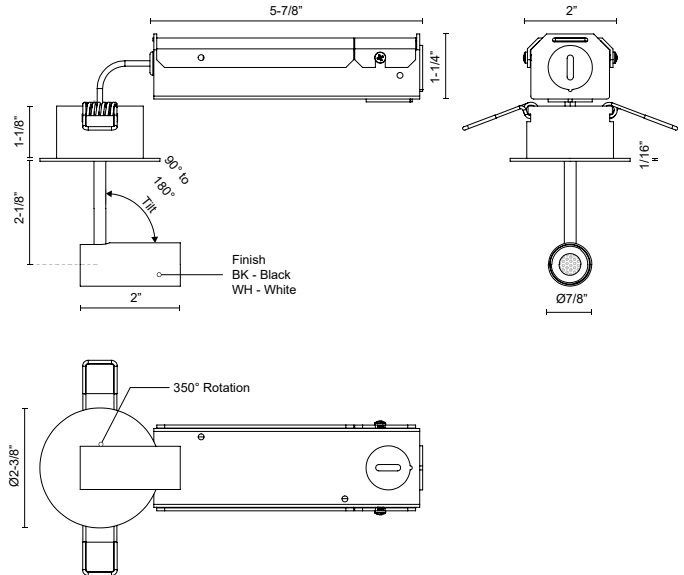

DOWNEY
SF15601
 FLUSH MOUNT

PROJECT

SF15601-BK
Black

SF15601-WH
White

SPECIFICATION DETAILS

Fixture Dimensions	D2-3/8" x H3-3/4"
Light Source	LED with DC Driver
Wattage	4W
Total Lumens	255lm
Delivered Lumens	178lm
Voltage	120V
Color Temperature	3000K
CRI (Ra)	90CRI
Optional Color Temps	2700K - 5000K Available, Minimum Order Quantities Apply
LED Rated Life	50,000 hours
Dimming	100% - 10%, TRIAC or ELV Dimmer (Not Included)
Diffuser Details	Clear Acrylic TIR Lens
Location	Dry
Canopy Dimensions	D2-3/8" x H1/16"
Paint Finish	BK02; WH02;

* For custom options, consult factory for details.

* For warranty information, please visit www.kuzcolighting.com/warranty

DESCRIPTION

Recessed within the minute barrel of the quintessential adjustable lamp is a spot light assembly applied across the Downey line. By utilizing slim LED boards and recessed driver, the canopy scale is reduced to a fundamental trim plate and minimizes the visual footprint of the functional fixtures. Available in two petite cylindrical sizes and a single or multi-light configuration.