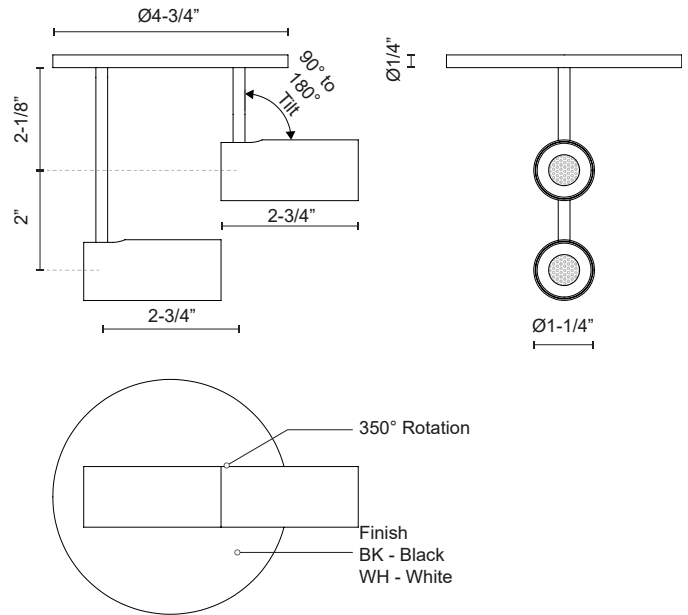

DOWNEY SF15102

SEMI FLUSH

PROJECT

SF15102-WH
White

SF15102-BK
Black

SPECIFICATION DETAILS

Fixture Dimensions	D4-3/8" x H6-1/4"
Light Source	LED with DC Driver
Wattage	11W
Total Lumens	1050lm
Delivered Lumens	548lm
Voltage	120V
Color Temperature	3000K
CRI (Ra)	90CRI
Optional Color Temps	2700K - 5000K Available, Minimum Order Quantities Apply
LED Rated Life	50,000 hours
Dimming	100% - 10%, TRIAC or ELV Dimmer (Not Included)
Diffuser Details	Clear Acrylic TIR Lens
Location	Dry
Mounting Style	All Orientation; Ceiling and Wall;
CEC Title 24 JA8	Yes, JA8-2022
Canopy Dimensions	D4-3/8" x H1/4"

* For custom options, consult factory for details.

* For warranty information, please visit www.kuzcolighting.com/warranty

DESCRIPTION

Recessed within the minute barrel of the quintessential adjustable lamp is a spot light assembly applied across the X line. By utilizing slim AC LED boards the canopy scale is reduced to a fundamental trim plate and minimizes the visual footprint of the functional fixtures. Available in two petite cylindrical sizes and a single or multi-light configuration.