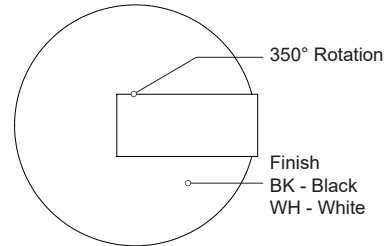

DOWNEY SF15101

SEMI FLUSH

PROJECT

SF15101-WH
White

SF15101-BK
Black

SPECIFICATION DETAILS

Fixture Dimensions	D4-3/8" x H4-1/4"
Light Source	LED with DC Driver
Wattage	7W
Total Lumens	510lm
Delivered Lumens	274lm
Voltage	120V
Color Temperature	3000K
CRI (Ra)	90CRI
Optional Color Temps	2700K - 5000K Available, Minimum Order Quantities Apply
LED Rated Life	50,000 hours
Dimming	100% - 10%, TRIAC or ELV Dimmer (Not Included)
Diffuser Details	Clear Acrylic TIR Lens
Location	Dry
Mounting Style	All Orientation; Ceiling and Wall;
CEC Title 24 JA8	Yes, JA8-2022
Canopy Dimensions	D4-3/8" x H1/4"

* For custom options, consult factory for details.

* For warranty information, please visit www.kuzcolighting.com/warranty

DESCRIPTION

Recessed within the minute barrel of the quintessential adjustable lamp is a spot light assembly applied across the X line. By utilizing slim AC LED boards the canopy scale is reduced to a fundamental trim plate and minimizes the visual footprint of the functional fixtures. Available in two petite cylindrical sizes and a single or multi-light configuration.