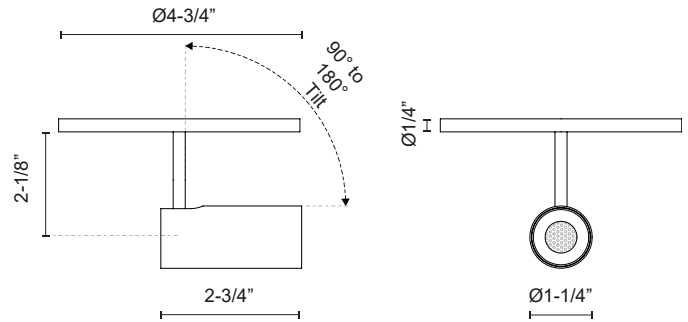

DOWNEY SF15101

SEMI FLUSH

PROJECT

SF15101-WH
White

SF15101-BK
Black

SPECIFICATION DETAILS

Fixture Dimensions	D4-3/8" x H4-1/4"
Light Source	LED with DC Driver
Wattage	7W
Total Lumens	510lm
Delivered Lumens	274lm
Voltage	120V
Color Temperature	3000K
CRI (Ra)	90CRI
Optional Color Temps	2700K - 5000K Available, Minimum Order Quantities Apply
LED Rated Life	50,000 hours
Dimming	100% - 10%, TRIAC or ELV Dimmer (Not Included)
Diffuser Details	Clear Acrylic TIR Lens
Location	Dry
Mounting Style	All Orientation; Ceiling and Wall;
CEC Title 24 JA8	Yes, JA8-2022
Canopy Dimensions	D4-3/8" x H1/4"

* For custom options, consult factory for details.

* For warranty information, please visit www.kuzcolighting.com/warranty

DESCRIPTION

Recessed within the minute barrel of the quintessential adjustable lamp is a spot light assembly applied across the X line. By utilizing slim AC LED boards the canopy scale is reduced to a fundamental trim plate and minimizes the visual footprint of the functional fixtures. Available in two petite cylindrical sizes and a single or multi-light configuration.