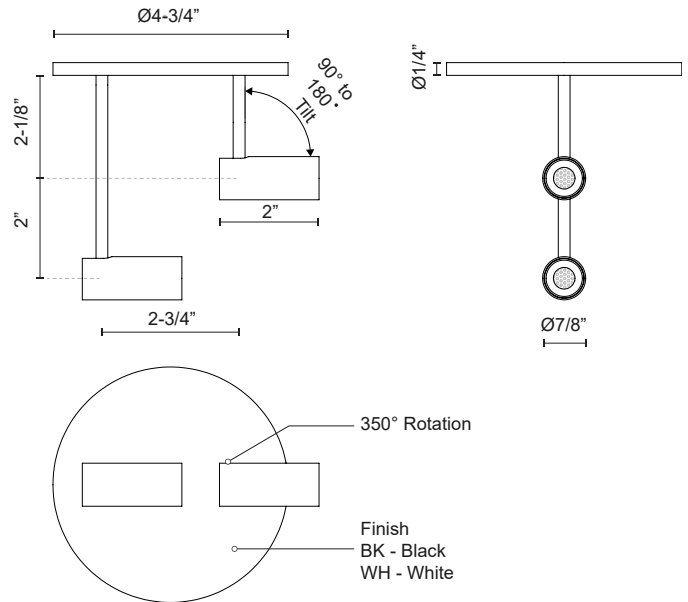

DOWNEY
SF15002
 SEMI FLUSH

PROJECT

SF15002-WH
White

SF15002-BK
Black

SPECIFICATION DETAILS

Fixture Dimensions	D4-3/8" x H5-3/4"
Light Source	LED with DC Driver
Wattage	6W
Total Lumens	525lm
Delivered Lumens	356lm
Voltage	120V
Color Temperature	3000K
CRI (Ra)	90CRI
Optional Color Temps	2700K - 5000K Available, Minimum Order Quantities Apply
LED Rated Life	50,000 hours
Dimming	100% - 10%, TRIAC or ELV Dimmer (Not Included)
Diffuser Details	Clear Acrylic TIR Lens
Location	Dry
Mounting Style	All Orientation; Ceiling and Wall;
CEC Title 24 JA8	Yes, JA8-2022
Canopy Dimensions	D4-3/8" x H1/4"
Paint Finish	BK02; WH02;

* For custom options, consult factory for details.

* For warranty information, please visit www.kuzcolighting.com/warranty

DESCRIPTION

Recessed within the minute barrel of the quintessential adjustable lamp is a spot light assembly applied across the Downey line. By utilizing slim AC LED boards the canopy scale is reduced to a fundamental trim plate and minimizes the visual footprint of the functional fixtures. Available in two petite cylindrical sizes and a single or multi-light configuration.