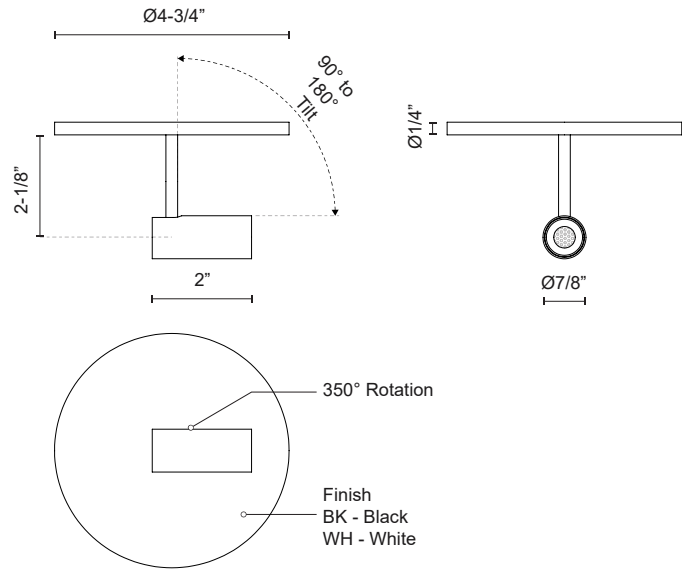

DOWNEY
SF15001
 SEMI FLUSH

PROJECT

SF15001-WH
White

SF15001-BK
Black

SPECIFICATION DETAILS

Fixture Dimensions	D4-3/8" x H3-3/4"
Light Source	LED with DC Driver
Wattage	4W
Total Lumens	255lm
Delivered Lumens	178lm
Voltage	120V
Color Temperature	3000K
CRI (Ra)	90CRI
Optional Color Temps	2700K - 5000K Available, Minimum Order Quantities Apply
LED Rated Life	50,000 hours
Dimming	100% - 10%, TRIAC or ELV Dimmer (Not Included)
Diffuser Details	Clear Acrylic TIR Lens
Location	Dry
Mounting Style	All Orientation; Ceiling and Wall;
Canopy Dimensions	D4-3/8" x H1/4"

* For custom options, consult factory for details.

* For warranty information, please visit www.kuzcolighting.com/warranty

DESCRIPTION

Recessed within the minute barrel of the quintessential adjustable lamp is a spot light assembly applied across the Downey line. By utilizing slim AC LED boards the canopy scale is reduced to a fundamental trim plate and minimizes the visual footprint of the functional fixtures. Available in two petite cylindrical sizes and a single or multi-light configuration.