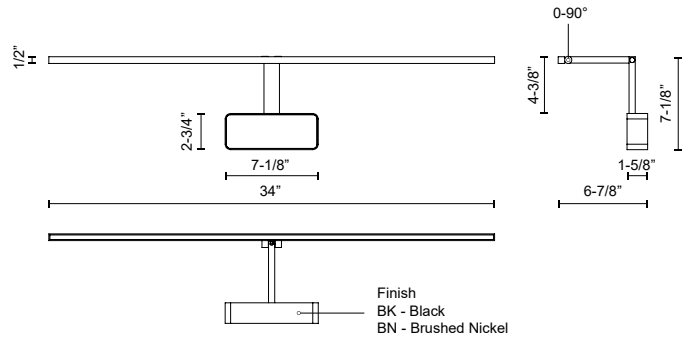

PL18234-BN
Brushed Nickel

PL18234-BK
Black

SPECIFICATION DETAILS

* For custom options, consult factory for details.

Fixture Dimensions	W34" x H7-1/8" x E6-7/8"
Light Source	LED with DC Driver
Wattage	31W
Total Lumens	2635lm
Delivered Lumens	BK-900lm*; BN-1520lm*;
Voltage	120V
Color Temperature	3000K
CRI (Ra)	90CRI
Optional Color Temps	2700K - 5000K Available, Minimum Order Quantities Apply
LED Rated Life	50,000 hours
Dimming	100% - 10%, TRIAC or ELV Dimmer (Not Included)
Diffuser Details	Frosted Acrylic
Location	Dry
Warranty	5 Years
Canopy Dimensions	W7-1/8" x H2-3/4" x E1-5/8"