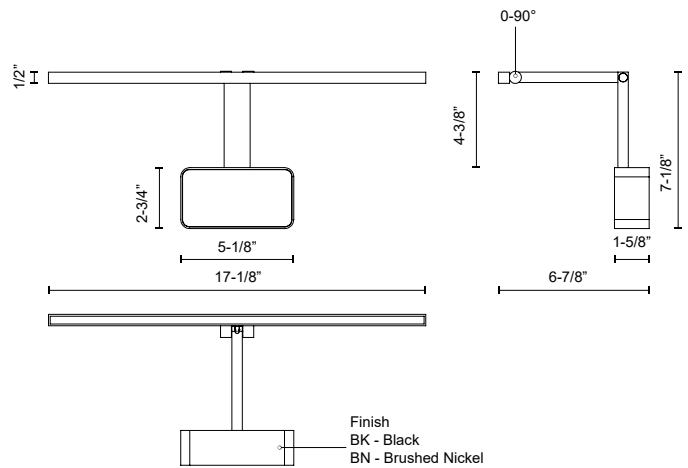

## SPECIFICATION DETAILS

\* For custom options, consult factory for details.

<b>Fixture Dimensions</b>	W17-1/8" x H7-1/8" x E6-7/8"
<b>Light Source</b>	LED with DC Driver
<b>Wattage</b>	16W
<b>Total Lumens</b>	1360lm*
<b>Delivered Lumens</b>	BK-450lm*; BN-760lm*;
<b>Voltage</b>	120V
<b>Color Temperature</b>	3000K
<b>CRI (Ra)</b>	90CRI
<b>Optional Color Temps</b>	2700K - 5000K Available, Minimum Order Quantities Apply
<b>LED Rated Life</b>	50,000 hours
<b>Dimming</b>	100% - 10%, TRIAC or ELV Dimmer (Not Included)
<b>Diffuser Details</b>	Frosted Acrylic
<b>Location</b>	Dry
<b>Warranty</b>	5 Years
<b>Canopy Dimensions</b>	W5-1/8" x H2-3/4" x E1-5/8"