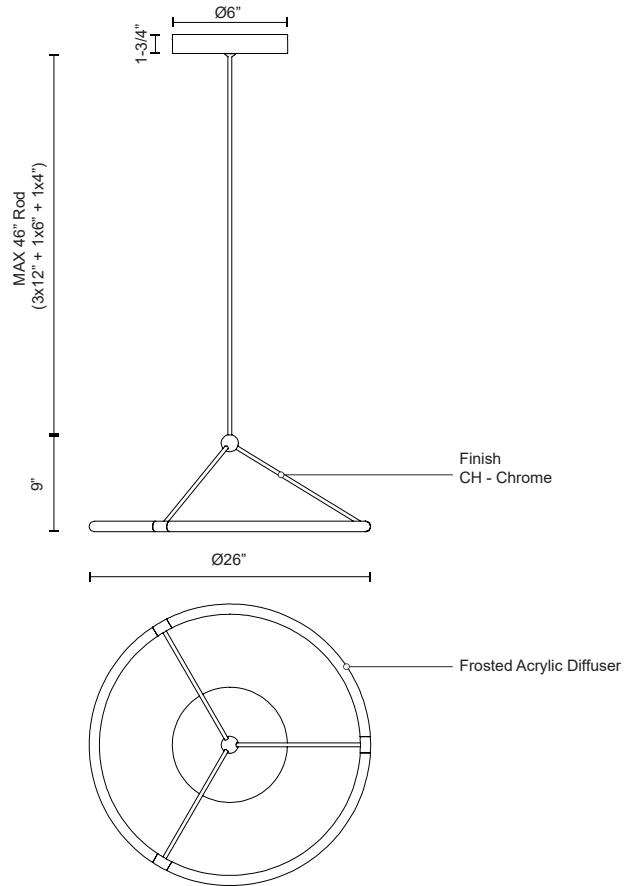

SANTINO PD99126

PENDANTS

PROJECT

PD99126-CH
Chrome

SPECIFICATION DETAILS

Fixture Dimensions	D26" x H9"
Light Source	LED with DC Driver
Wattage	30W
Total Lumens	2550lm
Delivered Lumens	1230lm*
Voltage	120V
Color Temperature	3000K
CRI (Ra)	90CRI
Optional Color Temps	2700K - 5000K Available, Minimum Order Quantities Apply
LED Rated Life	50,000 hours
Dimming	100% - 10%, TRIAC or ELV Dimmer (Not Included)
Diffuser Details	Frosted acrylic diffuser
Adjustable	Yes
Rod Length	46" Max (3x12" + 1x6" + 1x4")
Sloped Ceiling Adaptable	Yes, Up to 45 Degrees
Location	Dry
Canopy Dimensions	D6" x H1-3/4"
Paint Finish	CH01

* For custom options, consult factory for details.

* For warranty information, please visit www.kuzcolighting.com/warranty

DESCRIPTION

Extruded aluminum frame with rigid frosted acrylic diffuser

KUZCO

CANADA: 19054 28TH AVENUE - SURREY, BC V3Z 6M3