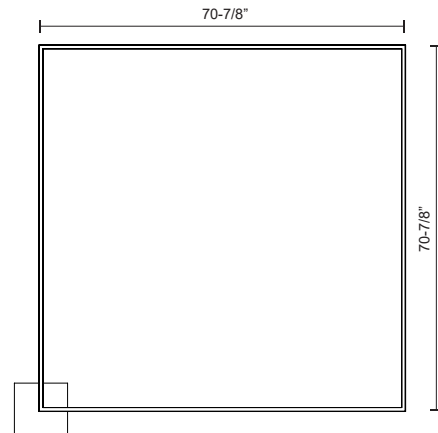

PIAZZA
PD985172
PENDANTS

PROJECT

DESCRIPTION

A suspended rectilinear frame emits soft luminance downward from the continuous perimeter opal diffuser. Veiled within the aluminum extrusion is a secondary set of LED lights sending ambient illumination up toward the ceiling. Utilizing a minimal orthogonal outline the PIAZZA series creates an airy effect with the center of the fixture transparent and open. Available as essential singular pendant or dramatic multi-pendant configurations.

PD985172-BK
 Black

SPECIFICATION DETAILS

* For custom options, consult factory for details.

Fixture Dimensions	L70-7/8" x W70-7/8" x H1"
Light Source	LED with DC Driver
Wattage	145W
Total Lumens	12070lm
Delivered Lumens	BK-4905lm
Voltage	120V
Color Temperature	3000K
CRI (Ra)	90CRI
Optional Color Temps	2700K - 5000K Available, Minimum Order Quantities Apply
LED Rated Life	50,000 hours
Dimming	100% - 10%, TRIAC or ELV Dimmer (Not Included)
Diffuser Details	Frosted acrylic diffuser
Adjustable	Yes
Wire Length	120" Max
Location	Dry
Warranty	5 Years
Illumination Direction	Up and Down
Canopy Dimensions	L10-1/4" x W10-1/4" x H2"