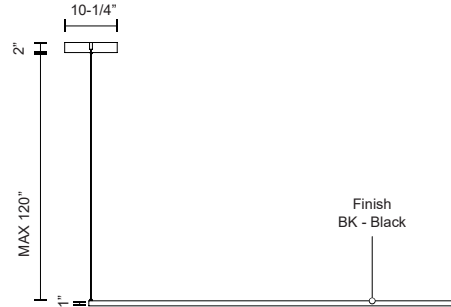

PIAZZA
PD985172
PENDANTS

PROJECT

DESCRIPTION

A suspended rectilinear frame emits soft luminance downward from the continuous perimeter opal diffuser. Veiled within the aluminum extrusion is a secondary set of LED lights sending ambient illumination up toward the ceiling. Utilizing a minimal orthogonal outline the PIAZZA series creates an airy effect with the center of the fixture transparent and open. Available as essential singular pendant or dramatic multi-pendant configurations.

PD985172-BK
 Black

SPECIFICATION DETAILS

* For custom options, consult factory for details.

Fixture Dimensions	L70-7/8" x W70-7/8" x H1"
Light Source	LED with DC Driver
Wattage	145W
Total Lumens	12070lm
Delivered Lumens	BK-4905lm
Voltage	120V
Color Temperature	3000K
CRI (Ra)	90CRI
Optional Color Temps	2700K - 5000K Available, Minimum Order Quantities Apply
LED Rated Life	50,000 hours
Dimming	100% - 10%, TRIAC or ELV Dimmer (Not Included)
Diffuser Details	Frosted acrylic diffuser
Adjustable	Yes
Wire Length	120" Max
Location	Dry
Warranty	5 Years
Illumination Direction	Up and Down
Canopy Dimensions	L10-1/4" x W10-1/4" x H2"