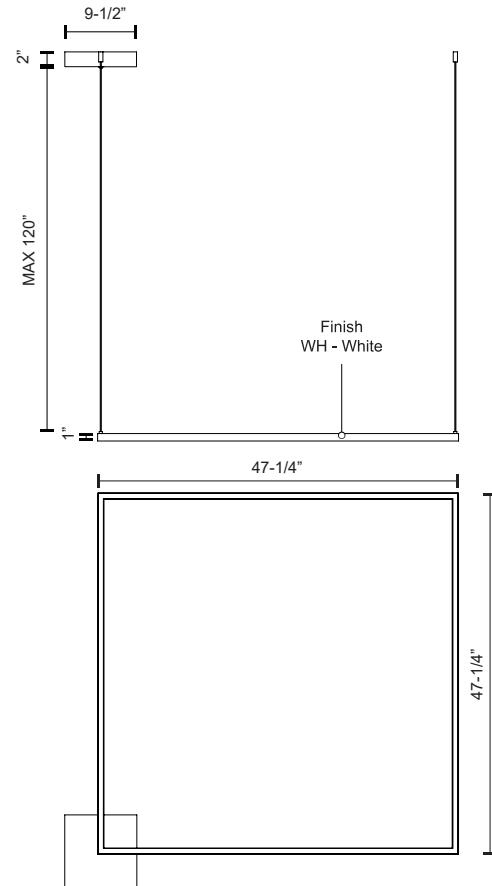

PIAZZA PD985148

PENDANTS

PROJECT

PD985148-WH
White

SPECIFICATION DETAILS

Fixture Dimensions	L47-1/4" x W47-1/4" x H1"
Light Source	LED with DC Driver
Wattage	85W
Total Lumens	8160lm
Delivered Lumens	WH-4492lm
Voltage	120V
Color Temperature	3000K
CRI (Ra)	90CRI
Optional Color Temps	2700K - 5000K Available, Minimum Order Quantities Apply
LED Rated Life	50,000 hours
Dimming	100% - 10%, TRIAC or ELV Dimmer (Not Included)
Diffuser Details	Frosted acrylic diffuser
Adjustable	Yes
Wire Length	120" Max
Sloped Ceiling Adaptable	Yes
Location	Dry
Illumination Direction	Up and Down
Canopy Dimensions	L9-1/2" x W9-1/2" x H2"

* For custom options, consult factory for details.

* For warranty information, please visit www.kuzcolighting.com/warranty

DESCRIPTION

A suspended rectilinear frame emits soft luminance downward from the continuous perimeter opal diffuser. Veiled within the aluminum extrusion is a secondary set of LED lights sending ambient illumination up toward the ceiling. Utilizing a minimal orthogonal outline the PIAZZA series creates an airy effect with the center of the fixture transparent and open. Available as essential singular pendant or dramatic multi-pendant configurations.