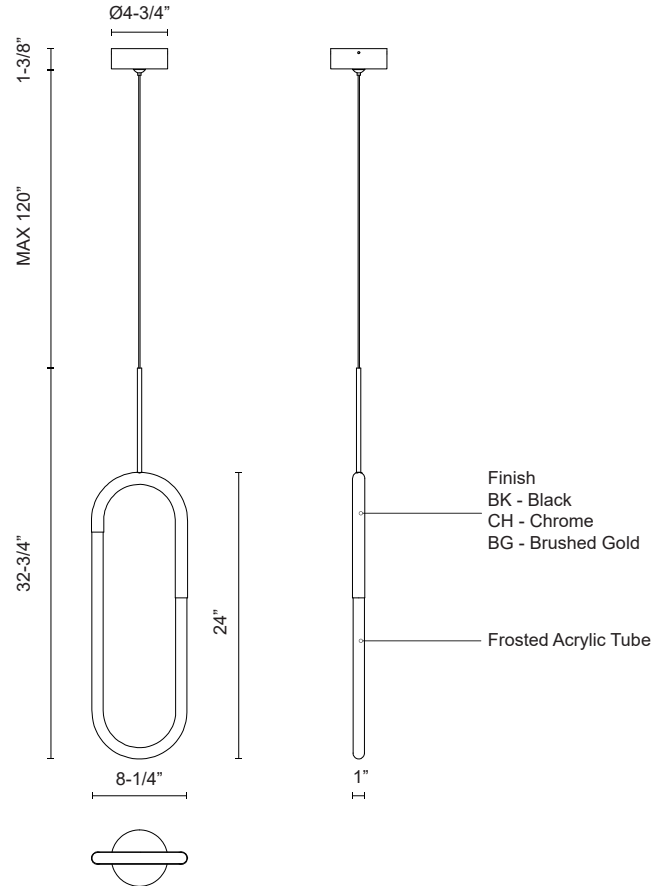

HURON
PD95108
PENDANTS

PROJECT

PD95108-CH
Chrome

PD95108-BK
Black

PD95108-BG
Brushed Gold

SPECIFICATION DETAILS

Fixture Dimensions	L8-1/4" x W1" x H32-3/4"
Light Source	LED with DC Driver
Wattage	12W
Total Lumens	1100lm
Delivered Lumens	710lm
Voltage	120V
Color Temperature	3000K
CRI (Ra)	90CRI
Optional Color Temps	2700K - 5000K Available, Minimum Order Quantities Apply
LED Rated Life	50,000 hours
Dimming	100% - 10%, TRIAC or ELV Dimmer (Not Included)
Diffuser Details	Frosted acrylic diffuser
Adjustable	Yes
Wire Length	120" Max
Wire Type	Black Coaxial Wire
Minimum Hang Height	38"
Sloped Ceiling Adaptable	Yes
Location	Dry
CEC Title 24 JA8	Yes, JA8-2022
Paint Finish	BG01; BK01; CH01;
Canopy Dimensions	D4-3/4" x H1-3/8"

* For custom options, consult factory for details.

* For warranty information, please visit www.kuzcolighting.com/warranty

DESCRIPTION

Extruded aluminum body, acrylic frosted tube, matte powder-coated or plated finish