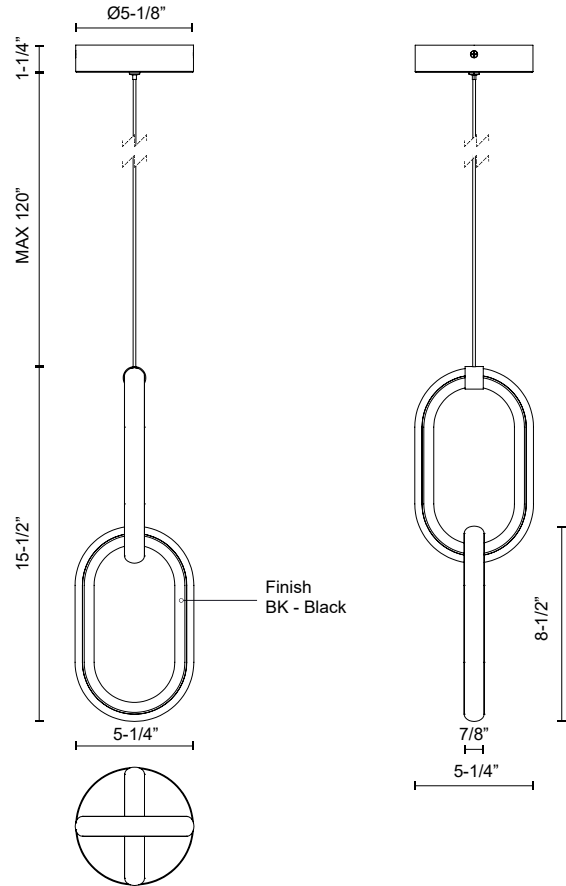

AIREN PD92615

PENDANTS

PROJECT

PD92615-BK
Black

SPECIFICATION DETAILS

Fixture Dimensions	L5-1/4" x W5-1/4" x H15-1/2"
Light Source	LED with DC Driver
Wattage	20W
Total Lumens	1600lm
Delivered Lumens	1161lm
Voltage	120V
Color Temperature	3000K
CRI (Ra)	90CRI
Optional Color Temps	2700K - 5000K Available, Minimum Order Quantities Apply
LED Rated Life	50,000 hours
Dimming	100% - 10%, TRIAC or ELV Dimmer (Not Included)
Diffuser Details	White Silicone
Adjustable	Yes
Wire Length	120" Max
Wire Type	Black
Minimum Hang Height	20"
Sloped Ceiling Adaptable	Yes
Location	Dry
Illumination Direction	Up/Down
CEC Title 24 JA8	Yes, JA8-2022
Canopy Dimensions	D5-1/8" x H1-1/4"

* For custom options, consult factory for details.

* For warranty information, please visit www.kuzcolighting.com/warranty

DESCRIPTION

The sophistication and elegance of jewelry are at the heart of the Airen Collection. This sleek chain link design comprises interlocking ovals with LEDs around the exterior. With 360-degree illumination, the Airen family immediately ignites a room with both light and personality.