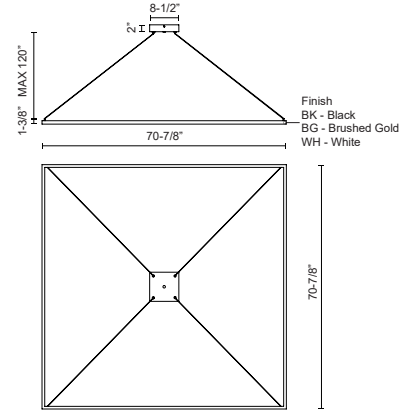

PIAZZA PD88172

PENDANTS

PROJECT

DESCRIPTION

Extruded aluminum with rectangular profile. Flush silicone diffuser. Matte powder-coated finish. Down light. Duo canopy mounting style

PD88172-BG
Brushed Gold

PD88172-WH
White

PD88172-BK
Black

SPECIFICATION DETAILS

* For custom options, consult factory for details.

| | |
|-------------------------------|---|
| Fixture Dimensions | L70-7/8" x W70-7/8" x H1-3/8" |
| Light Source | LED with DC Driver |
| Wattage | 162W |
| Total Lumens | 11700lm |
| Delivered Lumens | BK-4405lm*; WH-5930lm*; |
| Voltage | 120V |
| Color Temperature | 3000K |
| CRI (Ra) | 90CRI |
| Optional Color Temps | 2700K - 5000K Available, Minimum Order Quantities Apply |
| LED Rated Life | 50,000 hours |
| Diffuser Details | Frosted Silicone Diffuser |
| Dimming | 100% - 10%, TRIAC or ELV Dimmer (Not Included) |
| Adjustable | Yes |
| Wire Length | 120" Max |
| Wire Type | BG - Black Wire; BK - Black Wire; WH - Clear Wire; |
| Location | Dry |
| Warranty | 5 Years |
| Illumination Direction | Downlight |
| Canopy Dimensions | L9-1/2" x W9-1/2" x H2" |