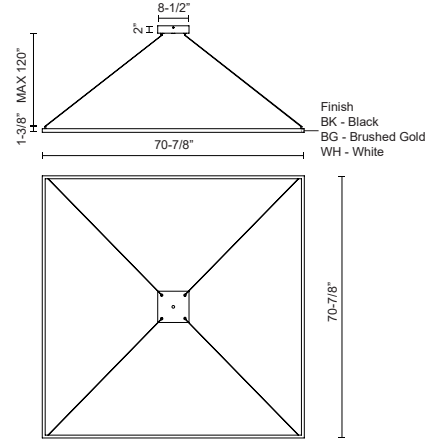

PD88172-BG  
Brushed Gold

PD88172-WH  
White

PD88172-BK  
Black

**SPECIFICATION DETAILS**

<b>Fixture Dimensions</b>	L70-7/8" x W70-7/8" x H1-3/8"
<b>Light Source</b>	LED with DC Driver
<b>Wattage</b>	161W
<b>Total Lumens</b>	11700lm
<b>Delivered Lumens</b>	BG-5348lm; BK-4406lm; WH-6697lm;
<b>Voltage</b>	120V
<b>Color Temperature</b>	3000K
<b>CRI (Ra)</b>	90CRI
<b>Optional Color Temps</b>	2700K - 5000K Available, Minimum Order Quantities Apply
<b>LED Rated Life</b>	50,000 hours
<b>Dimming</b>	100% - 10%, TRIAC or ELV Dimmer (Not Included)
<b>Diffuser Details</b>	Frosted Silicone Diffuser
<b>Adjustable</b>	Yes
<b>Wire Length</b>	120" Max
<b>Wire Type</b>	BG - Black Wire; BK - Black Wire; WH - Clear Wire;
<b>Minimum Hang Height</b>	50"
<b>Sloped Ceiling Adaptable</b>	Yes
<b>Location</b>	Dry
<b>Illumination Direction</b>	Downlight
<b>Canopy Dimensions</b>	L9-1/2" x W9-1/2" x H2"
<b>Paint Finish</b>	BG01(Canopy); BG02(Fixture Body); BK02; WH02;

\* For custom options, consult factory for details.

\* For warranty information, please visit [www.kuzcolighting.com/warranty](http://www.kuzcolighting.com/warranty)

**DESCRIPTION**

Extruded aluminum with rectangular profile. Flush silicone diffuser. Matte powder-coated finish. Down light. Duo canopy mounting style