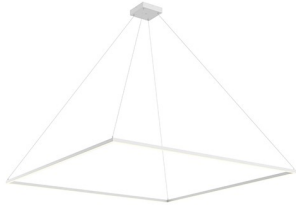

PIAZZA PD88172

PENDANTS

PROJECT

DESCRIPTION

Extruded aluminum with rectangular profile. Flush silicone diffuser. Matte powder-coated finish. Down light. Duo canopy mounting style

PD88172-BG
Brushed Gold

PD88172-WH
White

PD88172-BK
Black

SPECIFICATION DETAILS

* For custom options, consult factory for details.

| | |
|-------------------------------|---|
| Fixture Dimensions | L70-7/8" x W70-7/8" x H1-3/8" |
| Light Source | LED with DC Driver |
| Wattage | 162W |
| Total Lumens | 11700lm |
| Delivered Lumens | BK-4405lm*; WH-5930lm*; |
| Voltage | 120V |
| Color Temperature | 3000K |
| CRI (Ra) | 90CRI |
| Optional Color Temps | 2700K - 5000K Available, Minimum Order Quantities Apply |
| LED Rated Life | 50,000 hours |
| Diffuser Details | Frosted Silicone Diffuser |
| Dimming | 100% - 10%, TRIAC or ELV Dimmer (Not Included) |
| Adjustable | Yes |
| Wire Length | 120" Max |
| Wire Type | BG - Black Wire; BK - Black Wire; WH - Clear Wire; |
| Location | Dry |
| Warranty | 5 Years |
| Illumination Direction | Downlight |
| Canopy Dimensions | L9-1/2" x W9-1/2" x H2" |