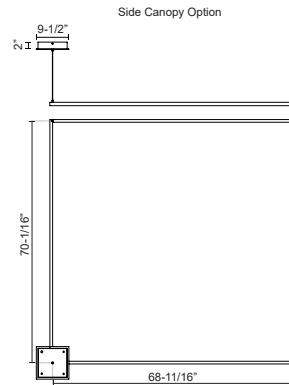

PIAZZA PD88172

PENDANTS

PROJECT

DESCRIPTION

Extruded aluminum with rectangular profile. Flush silicone diffuser. Matte powder-coated finish. Down light. Duo canopy mounting style

PD88172-BG
Brushed Gold

PD88172-WH
White

PD88172-BK
Black

SPECIFICATION DETAILS

* For custom options, consult factory for details.

| | |
|-------------------------------|---|
| Fixture Dimensions | L70-7/8" x W70-7/8" x H1-3/8" |
| Light Source | LED with DC Driver |
| Wattage | 162W |
| Total Lumens | 11700lm |
| Delivered Lumens | BK-4405lm*; WH-5930lm*; |
| Voltage | 120V |
| Color Temperature | 3000K |
| CRI (Ra) | 90CRI |
| Optional Color Temps | 2700K - 5000K Available, Minimum Order Quantities Apply |
| LED Rated Life | 50,000 hours |
| Diffuser Details | Frosted Silicone Diffuser |
| Dimming | 100% - 10%, TRIAC or ELV Dimmer (Not Included) |
| Adjustable | Yes |
| Wire Length | 120" Max |
| Wire Type | BG - Black Wire; BK - Black Wire; WH - Clear Wire; |
| Location | Dry |
| Warranty | 5 Years |
| Illumination Direction | Downlight |
| Canopy Dimensions | L9-1/2" x W9-1/2" x H2" |