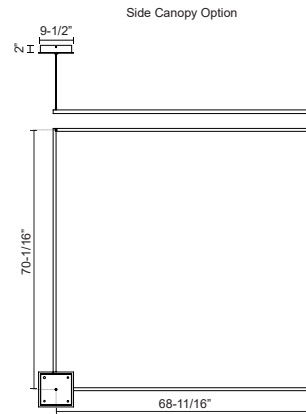

SPECIFICATION DETAILS

Fixture Dimensions	L70-7/8" x W70-7/8" x H1-3/8"
Light Source	LED with DC Driver
Wattage	161W
Total Lumens	11700lm
Delivered Lumens	BG-5348lm; BK-4406lm; WH-6697lm;
Voltage	120V
Color Temperature	3000K
CRI (Ra)	90CRI
Optional Color Temps	2700K - 5000K Available, Minimum Order Quantities Apply
LED Rated Life	50,000 hours
Dimming	100% - 10%, TRIAC or ELV Dimmer (Not Included)
Diffuser Details	Frosted Silicone Diffuser
Adjustable	Yes
Wire Length	120" Max
Wire Type	BG - Black Wire; BK - Black Wire; WH - Clear Wire;
Minimum Hang Height	50"
Sloped Ceiling Adaptable	Yes
Location	Dry
Illumination Direction	Downlight
Canopy Dimensions	L9-1/2" x W9-1/2" x H2"
Paint Finish	BG01(Canopy); BG02(Fixture Body); BK02; WH02;

* For custom options, consult factory for details.

* For warranty information, please visit www.kuzcolighting.com/warranty

DESCRIPTION

Extruded aluminum with rectangular profile. Flush silicone diffuser. Matte powder-coated finish. Down light. Duo canopy mounting style

COMMENT