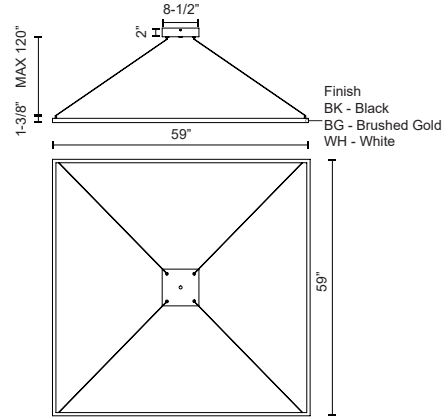

PIAZZA
PD88160
PENDANTS

PROJECT

PD88160-BK
Black

PD88160-BG
Brushed Gold

PD88160-WH
White

SPECIFICATION DETAILS

Fixture Dimensions	L59" x W59" x H1-3/8"
Light Source	LED with DC Driver
Wattage	126W
Total Lumens	9250lm
Delivered Lumens	BK-3955lm; WH-5320lm*;
Voltage	120V
Color Temperature	3000K
CRI (Ra)	90CRI
Optional Color Temps	2700K - 5000K Available, Minimum Order Quantities Apply
LED Rated Life	50,000 hours
Dimming	100% - 10%, TRIAC or ELV Dimmer (Not Included)
Diffuser Details	Frosted Silicone Diffuser
Adjustable	Yes
Wire Length	120" Max
Wire Type	BG - Black Wire; BK - Black Wire; WH - Clear Wire;
Sloped Ceiling Adaptable	Yes
Location	Dry
Illumination Direction	Downlight
Canopy Dimensions	L9-1/2" x W9-1/2" x H2"

* For custom options, consult factory for details.

* For warranty information, please visit www.kuzcolighting.com/warranty

DESCRIPTION

Extruded aluminum with rectangular profile. Flush silicone diffuser. Matte powder-coated finish. Down light. Duo canopy mounting style