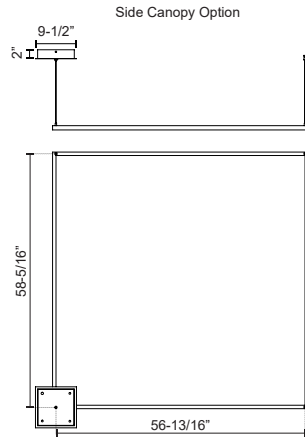

PIAZZA
PD88160
PENDANTS

PROJECT

PD88160-BK
Black

PD88160-BG
Brushed Gold

PD88160-WH
White

SPECIFICATION DETAILS

Fixture Dimensions	L59" x W59" x H1-3/8"
Light Source	LED with DC Driver
Wattage	126W
Total Lumens	9250lm
Delivered Lumens	BK-3955lm; WH-5320lm*;
Voltage	120V
Color Temperature	3000K
CRI (Ra)	90CRI
Optional Color Temps	2700K - 5000K Available, Minimum Order Quantities Apply
LED Rated Life	50,000 hours
Dimming	100% - 10%, TRIAC or ELV Dimmer (Not Included)
Diffuser Details	Frosted Silicone Diffuser
Adjustable	Yes
Wire Length	120" Max
Wire Type	BG - Black Wire; BK - Black Wire; WH - Clear Wire;
Sloped Ceiling Adaptable	Yes
Location	Dry
Illumination Direction	Downlight
Canopy Dimensions	L9-1/2" x W9-1/2" x H2"

* For custom options, consult factory for details.

* For warranty information, please visit www.kuzcolighting.com/warranty

DESCRIPTION

Extruded aluminum with rectangular profile. Flush silicone diffuser. Matte powder-coated finish. Down light. Duo canopy mounting style