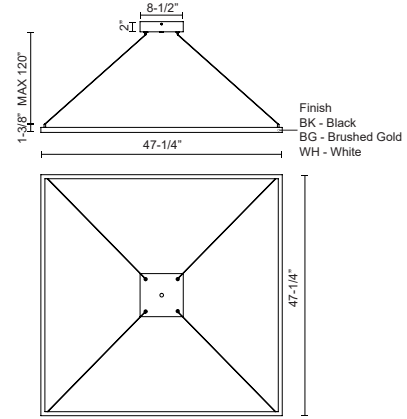

PIAZZA
PD88148
PENDANTS

PROJECT

PD88148-WH
White

PD88148-BG
Brushed Gold

PD88148-BK
Black

SPECIFICATION DETAILS

Fixture Dimensions	L47-1/4" x W47-1/4" x H1-3/8"
Light Source	LED with DC Driver
Wattage	100W
Total Lumens	7440lm
Delivered Lumens	BG-3422lm; BK-2716lm; WH-4155lm;
Voltage	120V
Color Temperature	3000K
CRI (Ra)	90CRI
Optional Color Temps	2700K - 5000K Available, Minimum Order Quantities Apply
LED Rated Life	50,000 hours
Dimming	100% - 10%, TRIAC or ELV Dimmer (Not Included)
Diffuser Details	Frosted Silicone Diffuser
Adjustable	Yes
Wire Length	120" Max
Wire Type	BG - Black Wire; BK - Black Wire; WH - Clear Wire;
Minimum Hang Height	34"
Sloped Ceiling Adaptable	Yes
Location	Dry
Illumination Direction	Downlight
Canopy Dimensions	L9-1/2" x W9-1/2" x H2"
Paint Finish	BG01(Canopy); BG02(Fixture Body); BK02; WH02;

* For custom options, consult factory for details.

* For warranty information, please visit www.kuzcolighting.com/warranty

DESCRIPTION

Extruded aluminum with rectangular profile. Flush silicone diffuser. Matte powder-coated finish. Down light. Duo canopy mounting style