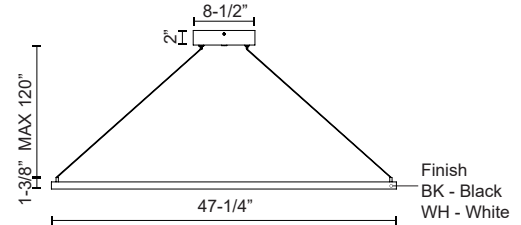

### DESCRIPTION

Extruded aluminum with rectangular profile. Flush silicone diffuser. Matte powder-coated finish. Down light. Duo canopy mounting style

PD88148-BK  
Black

PD88148-WH  
White

### SPECIFICATION DETAILS

\* For custom options, consult factory for details.

<b>Fixture Dimensions</b>	L47-1/4" x W47-1/4" x H1-3/8"
<b>Light Source</b>	LED with DC Driver
<b>Wattage</b>	103W
<b>Total Lumens</b>	7440lm
<b>Delivered Lumens</b>	BK-3150lm*; WH-4240lm*;
<b>Voltage</b>	120V
<b>Color Temperature</b>	3000K
<b>CRI (Ra)</b>	90CRI
<b>Optional Color Temps</b>	2700K - 5000K Available, Minimum Order Quantities Apply
<b>LED Rated Life</b>	50,000 hours
<b>Dimming</b>	100% - 10%, TRIAC or ELV Dimmer (Not Included)
<b>Diffuser Details</b>	Frosted Silicone Diffuser
<b>Adjustable</b>	Yes
<b>Wire Length</b>	120" Max
<b>Wire Type</b>	Clear SSL Wire
<b>Location</b>	Dry
<b>Warranty</b>	5 Years
<b>Illumination Direction</b>	Downlight
<b>Canopy Dimensions</b>	L9-1/2" x W9-1/2" x H2"