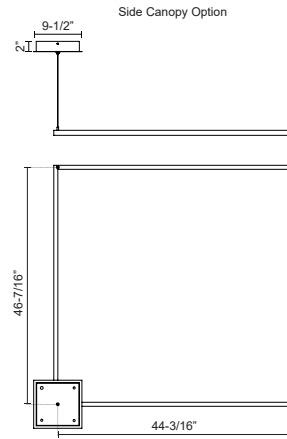

PIAZZA
PD88148
PENDANTS

PROJECT

SPECIFICATION DETAILS

Fixture Dimensions	L47-1/4" x W47-1/4" x H1-3/8"
Light Source	LED with DC Driver
Wattage	100W
Total Lumens	7440lm
Delivered Lumens	BG-3422lm; BK-2716lm; WH-4155lm;
Voltage	120V
Color Temperature	3000K
CRI (Ra)	90CRI
Optional Color Temps	2700K - 5000K Available, Minimum Order Quantities Apply
LED Rated Life	50,000 hours
Dimming	100% - 10%, TRIAC or ELV Dimmer (Not Included)
Diffuser Details	Frosted Silicone Diffuser
Adjustable	Yes
Wire Length	120" Max
Wire Type	BG - Black Wire; BK - Black Wire; WH - Clear Wire;
Minimum Hang Height	34"
Sloped Ceiling Adaptable	Yes
Location	Dry
Illumination Direction	Downlight
Canopy Dimensions	L9-1/2" x W9-1/2" x H2"
Paint Finish	BG01(Canopy); BG02(Fixture Body); BK02; WH02;

* For custom options, consult factory for details.

* For warranty information, please visit www.kuzcolighting.com/warranty

DESCRIPTION

Extruded aluminum with rectangular profile. Flush silicone diffuser. Matte powder-coated finish. Down light. Duo canopy mounting style

KUZCO

CANADA: 19054 28TH AVENUE - SURREY, BC V3Z 6M3
USA: 3035 E. LONE MOUNTAIN ROAD - LAS VEGAS, NV 89081

WWW.KUZCOLIGHTING.COM

© 2021 KUZCO LIGHTING. ALL RIGHTS RESERVED.

COMMENT