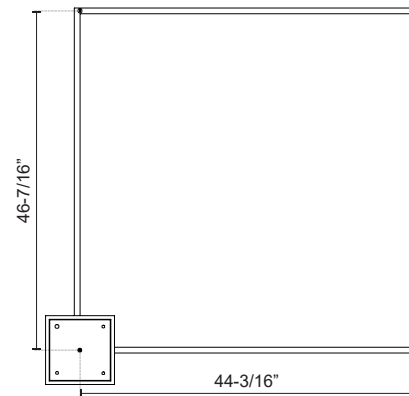

Side Canopy Option

COMMENT

KUZCO

19054 28TH AVENUE
SURREY - BC V3Z 6M3
CANADA

WWW.KUZCOLIGHTING.COM