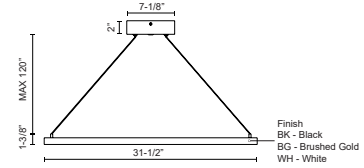

Finish
BK - Black
BG - Brushed Gold
WH - White