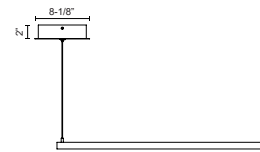

KUZCO

CANADA: 19054 28TH AVENUE - SURREY, BC V3Z 6M3
USA: 3035 E. LONE MOUNTAIN ROAD - LAS VEGAS, NV 89081

WWW.KUZCOLIGHTING.COM

© 2021 KUZCO LIGHTING. ALL RIGHTS RESERVED.

COMMENT