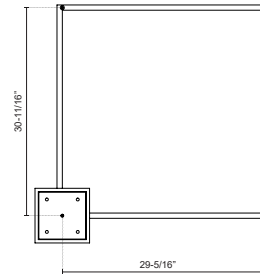

KUZCO

CANADA: 19054 28TH AVENUE - SURREY, BC V3Z 6M3
USA: 3035 E. LONE MOUNTAIN ROAD - LAS VEGAS, NV 89081

WWW.KUZCOLIGHTING.COM

© 2021 KUZCO LIGHTING. ALL RIGHTS RESERVED.

COMMENT