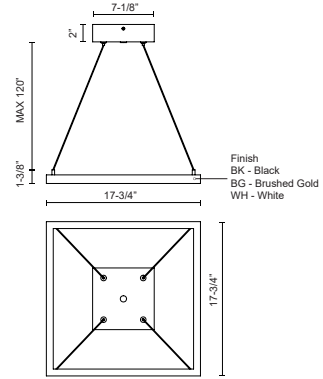

PIAZZA
PD88118
PENDANTS

PROJECT

PD88118-BG
Brushed Gold

PD88118-BK
Black

PD88118-WH
White

SPECIFICATION DETAILS

Fixture Dimensions	L17-3/4" x W17-3/4" x H1-3/8"
Light Source	LED with DC Driver
Wattage	37W
Total Lumens	2810lm
Delivered Lumens	BG-1308lm; BK-1017lm; WH-1565lm;
Voltage	120V
Color Temperature	3000K
CRI (Ra)	90CRI
Optional Color Temps	2700K - 5000K Available, Minimum Order Quantities Apply
LED Rated Life	50,000 hours
Dimming	100% - 10%, TRIAC or ELV Dimmer (Not Included)
Diffuser Details	Frosted Silicone Diffuser
Adjustable	Yes
Wire Length	120" Max
Wire Type	BG - Black Wire; BK - Black Wire; WH - Clear Wire;
Minimum Hang Height	12"
Sloped Ceiling Adaptable	Yes
Location	Dry
Illumination Direction	Downlight
Canopy Dimensions	L8-1/8" x W8-1/8" x H2"
Paint Finish	BG01(Canopy); BG02(Fixture Body); BK02; WH02;

* For custom options, consult factory for details.

* For warranty information, please visit www.kuzcolighting.com/warranty

DESCRIPTION

Extruded aluminum with rectangular profile. Flush silicone diffuser. Matte powder-coated finish. Down light. Duo canopy mounting style