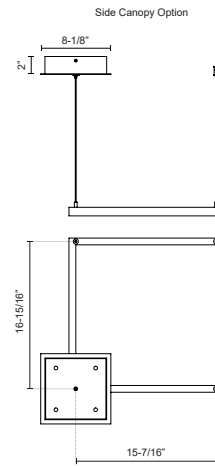

PIAZZA
PD88118
PENDANTS

PROJECT

PD88118-BG
Brushed Gold

PD88118-BK
Black

PD88118-WH
White

SPECIFICATION DETAILS

Fixture Dimensions	L17-3/4" x W17-3/4" x H1-3/8"
Light Source	LED with DC Driver
Wattage	37W
Total Lumens	2810lm
Delivered Lumens	BG-1308lm; BK-1017lm; WH-1565lm;
Voltage	120V
Color Temperature	3000K
CRI (Ra)	90CRI
Optional Color Temps	2700K - 5000K Available, Minimum Order Quantities Apply
LED Rated Life	50,000 hours
Dimming	100% - 10%, TRIAC or ELV Dimmer (Not Included)
Diffuser Details	Frosted Silicone Diffuser
Adjustable	Yes
Wire Length	120" Max
Wire Type	BG - Black Wire; BK - Black Wire; WH - Clear Wire;
Minimum Hang Height	12"
Sloped Ceiling Adaptable	Yes
Location	Dry
Illumination Direction	Downlight
Canopy Dimensions	L8-1/8" x W8-1/8" x H2"
Paint Finish	BG01(Canopy); BG02(Fixture Body); BK02; WH02;

* For custom options, consult factory for details.

* For warranty information, please visit www.kuzcolighting.com/warranty

DESCRIPTION

Extruded aluminum with rectangular profile. Flush silicone diffuser. Matte powder-coated finish. Down light. Duo canopy mounting style