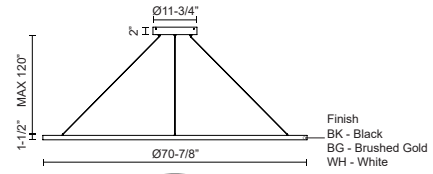

CERCHIO PD87772

PENDANTS

PROJECT

PD87772-BG
Brushed Gold

PD87772-BK
Black

PD87772-WH
White

SPECIFICATION DETAILS

Fixture Dimensions	D70-7/8" x H1-1/2"
Light Source	LED with DC Driver
Wattage	185W
Total Lumens	13720lm
Delivered Lumens	BG-5150lm*; BK-5150lm*; WH-6920lm*;
Voltage	120V
Color Temperature	3000K
CRI (Ra)	90CRI
Optional Color Temps	2700K - 5000K Available, Minimum Order Quantities Apply
LED Rated Life	50,000 hours
Dimming	100% - 10%, TRIAC or ELV Dimmer (Not Included)
Diffuser Details	Frosted Silicone Diffuser
Adjustable	Yes
Wire Length	120" Max
Wire Type	BG - Black Wire; BK - Black Wire; WH - Clear Wire;
Minimum Hang Height	36"
Sloped Ceiling Adaptable	Yes
Location	Dry
Illumination Direction	Up and Downlight
Canopy Dimensions	D13" x H2"
Paint Finish	BG01(Canopy); BG02(Fixture Body); BK02; WH02;

* For custom options, consult factory for details.

* For warranty information, please visit www.kuzcolighting.com/warranty

DESCRIPTION

Extruded and rolled aluminum with rectangular profile. Flush silicone diffuser. Matte powder-coated finish. Up and down light.. Duo canopy mounting style