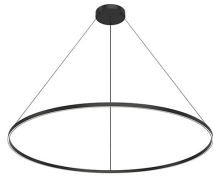

CERCHIO PD87772

PENDANTS

PROJECT

PD87772-BG
Brushed Gold

PD87772-BK
Black

PD87772-WH
White

SPECIFICATION DETAILS

Fixture Dimensions	D70-7/8" x H1-1/2"
Light Source	LED with DC Driver
Wattage	185W
Total Lumens	13720lm
Delivered Lumens	BG-5150lm*; BK-5150lm*; WH-6920lm*;
Voltage	120V
Color Temperature	3000K
CRI (Ra)	90CRI
Optional Color Temps	2700K - 5000K Available, Minimum Order Quantities Apply
LED Rated Life	50,000 hours
Dimming	100% - 10%, TRIAC or ELV Dimmer (Not Included)
Diffuser Details	Frosted Silicone Diffuser
Adjustable	Yes
Wire Length	120" Max
Wire Type	BG - Black Wire; BK - Black Wire; WH - Clear Wire;
Minimum Hang Height	36"
Sloped Ceiling Adaptable	Yes
Location	Dry
Illumination Direction	Up and Downlight
Canopy Dimensions	D13" x H2"
Paint Finish	BG01(Canopy); BG02(Fixture Body); BK02; WH02;

* For custom options, consult factory for details.

* For warranty information, please visit www.kuzcolighting.com/warranty

DESCRIPTION

Extruded and rolled aluminum with rectangular profile. Flush silicone diffuser. Matte powder-coated finish. Up and down light.. Duo canopy mounting style