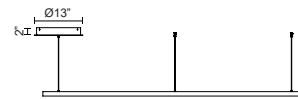

CERCHIO PD87772

PENDANTS

PROJECT

SPECIFICATION DETAILS

Fixture Dimensions	D70-7/8" x H1-1/2"
Light Source	LED with DC Driver
Wattage	185W
Total Lumens	13720lm
Delivered Lumens	BG-5150lm*; BK-5150lm*; WH-6920lm*;
Voltage	120V
Color Temperature	3000K
CRI (Ra)	90CRI
Optional Color Temps	2700K - 5000K Available, Minimum Order Quantities Apply
LED Rated Life	50,000 hours
Dimming	100% - 10%, TRIAC or ELV Dimmer (Not Included)
Diffuser Details	Frosted Silicone Diffuser
Adjustable	Yes
Wire Length	120" Max
Wire Type	BG - Black Wire; BK - Black Wire; WH - Clear Wire;
Minimum Hang Height	36"
Sloped Ceiling Adaptable	Yes
Location	Dry
Illumination Direction	Up and Downlight
Canopy Dimensions	D13" x H2"
Paint Finish	BG01(Canopy); BG02(Fixture Body); BK02; WH02;

* For custom options, consult factory for details.

* For warranty information, please visit www.kuzcolighting.com/warranty

DESCRIPTION

Extruded and rolled aluminum with rectangular profile. Flush silicone diffuser. Matte powder-coated finish. Up and down light.. Duo canopy mounting style

KUZCO

CANADA: 19054 28TH AVENUE - SURREY, BC V3Z 6M3

USA: 3035 E. LONE MOUNTAIN ROAD - LAS VEGAS, NV 89081

WWW.KUZCOLIGHTING.COM

© 2021 KUZCO LIGHTING. ALL RIGHTS RESERVED.

COMMENT