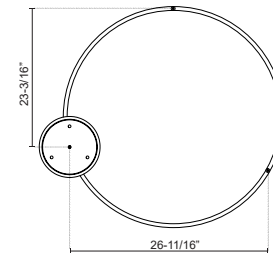

DESCRIPTION

Extruded and rolled aluminum with rectangular profile. Flush silicone diffuser. Matte powder-coated finish. Up and down light.. Duo canopy mounting style