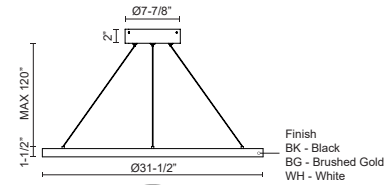

DESCRIPTION

Extruded and rolled aluminum with rectangular profile. Flush silicone diffuser. Matte powder-coated finish. Up and down light.. Duo canopy mounting style