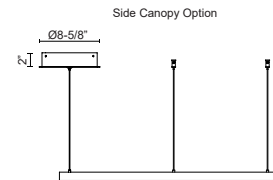

KUZCO

19054 28TH AVENUE
SURREY - BC V3Z 6M3
CANADA

WWW.KUZCOLIGHTING.COM

COMMENT