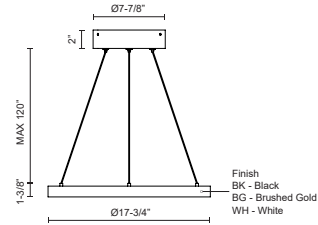

**CERCHIO**  
**PD87118**  
**PENDANTS**

PROJECT

PD87118-BG  
Brushed Gold

PD87118-BK  
Black

PD87118-WH  
White

**SPECIFICATION DETAILS**

<b>Fixture Dimensions</b>	D17-3/4" x H1-3/8"
<b>Light Source</b>	LED with DC Driver
<b>Wattage</b>	37W
<b>Total Lumens</b>	2810lm
<b>Delivered Lumens</b>	BG-1280lm*; BK-1280lm*; WH-1720lm*;
<b>Voltage</b>	120V
<b>Color Temperature</b>	3000K
<b>CRI (Ra)</b>	90CRI
<b>Optional Color Temps</b>	2700K - 5000K Available, Minimum Order Quantities Apply
<b>LED Rated Life</b>	50,000 hours
<b>Dimming</b>	100% - 10%, TRIAC or ELV Dimmer (Not Included)
<b>Diffuser Details</b>	Frosted Silicone Diffuser
<b>Adjustable</b>	Yes
<b>Wire Length</b>	120" Max
<b>Wire Type</b>	BG - Black Wire; BK - Black Wire; WH - Clear Wire;
<b>Minimum Hang Height</b>	9"
<b>Sloped Ceiling Adaptable</b>	Yes
<b>Location</b>	Dry
<b>Illumination Direction</b>	Downlight
<b>Canopy Dimensions</b>	D8-5/8" x H2"
<b>Paint Finish</b>	BG01(Canopy); BG02(Fixture Body); BK02; WH02;

\* For custom options, consult factory for details.

\* For warranty information, please visit [www.kuzcolighting.com/warranty](http://www.kuzcolighting.com/warranty)

**DESCRIPTION**

Extruded and rolled aluminum with rectangular profile. Flush silicone diffuser. Matte powder-coated finish. Down light. Duo canopy mounting style