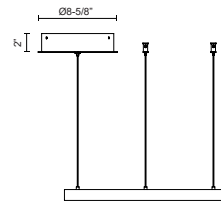

KUZCO

CANADA: 19054 28TH AVENUE - SURREY, BC V3Z 6M3
USA: 3035 E. LONE MOUNTAIN ROAD - LAS VEGAS, NV 89081

WWW.KUZCOLIGHTING.COM

© 2021 KUZCO LIGHTING. ALL RIGHTS RESERVED.

COMMENT