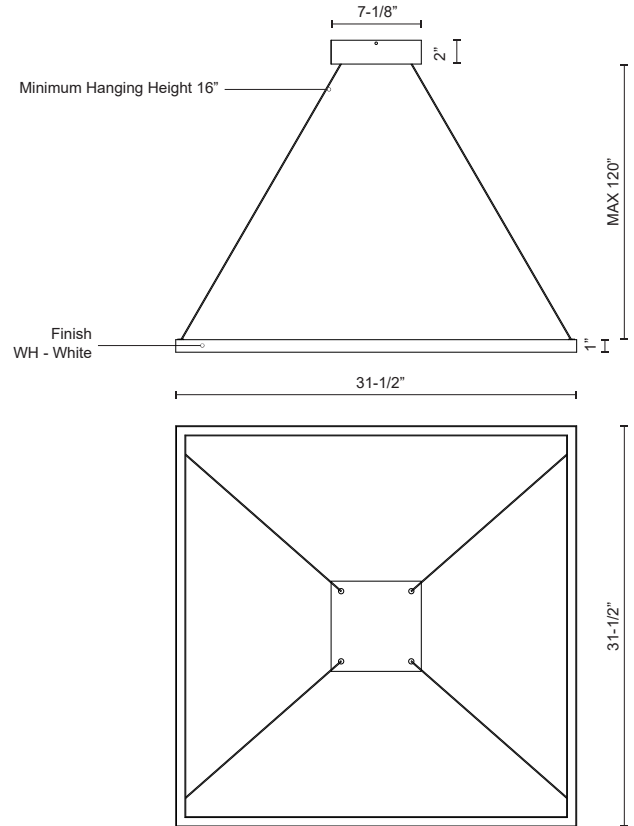

DESCRIPTION

A suspended rectilinear frame emits soft luminance downward from the continuous perimeter opal diffuser. Veiled within the aluminum extrusion is a secondary set of LED lights sending ambient illumination up toward the ceiling. Utilizing a minimal orthogonal outline the PIAZZA series creates an airy effect with the center of the fixture transparent and open. Available as essential singular pendant or dramatic multi-pendant configurations.