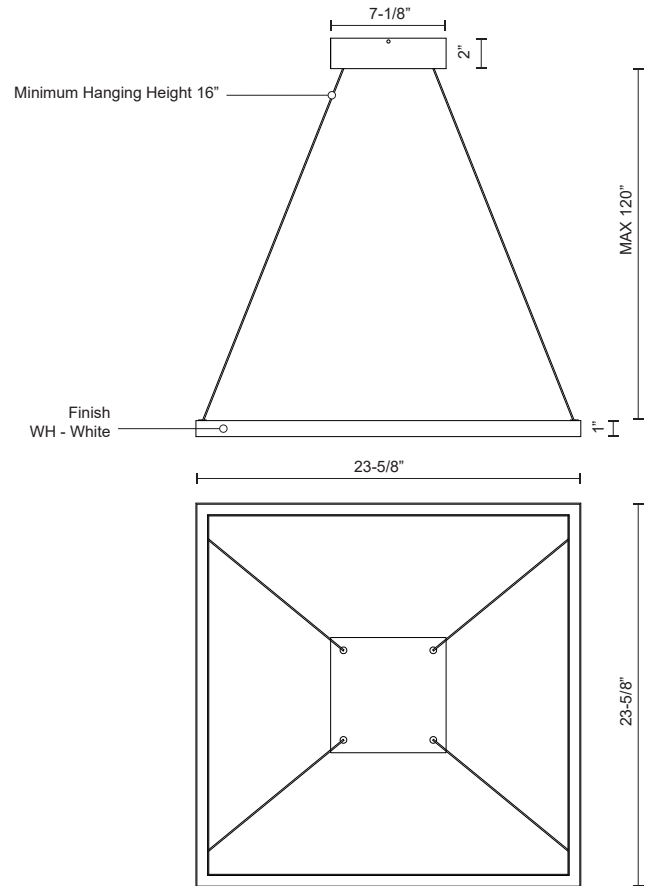

PIAZZA PD85124

PENDANTS

PROJECT

PD85124-WH
White

SPECIFICATION DETAILS

Fixture Dimensions	L23-5/8" x W23-5/8" x H1"
Light Source	LED with DC Driver
Wattage	60W
Total Lumens	3825lm
Delivered Lumens	WH-2115lm
Voltage	120V
Color Temperature	3000K
CRI (Ra)	90CRI
Optional Color Temps	2700K - 5000K Available, Minimum Order Quantities Apply
LED Rated Life	50,000 hours
Dimming	100% - 10%, TRIAC or ELV Dimmer (Not Included)
Diffuser Details	White Acrylic Diffuser
Adjustable	Yes
Wire Length	120" Max
Wire Type	Clear Coaxial Wire
Sloped Ceiling Adaptable	Yes
Location	Dry
Illumination Direction	Up and Down
Canopy Dimensions	L7-1/8" x W7-1/8" x H2"

* For custom options, consult factory for details.

* For warranty information, please visit www.kuzcolighting.com/warranty

DESCRIPTION

A suspended rectilinear frame emits soft luminance downward from the continuous perimeter opal diffuser. Veiled within the aluminum extrusion is a secondary set of LED lights sending ambient illumination up toward the ceiling. Utilizing a minimal orthogonal outline the PIAZZA series creates an airy effect with the center of the fixture transparent and open. Available as essential singular pendant or dramatic multi-pendant configurations.