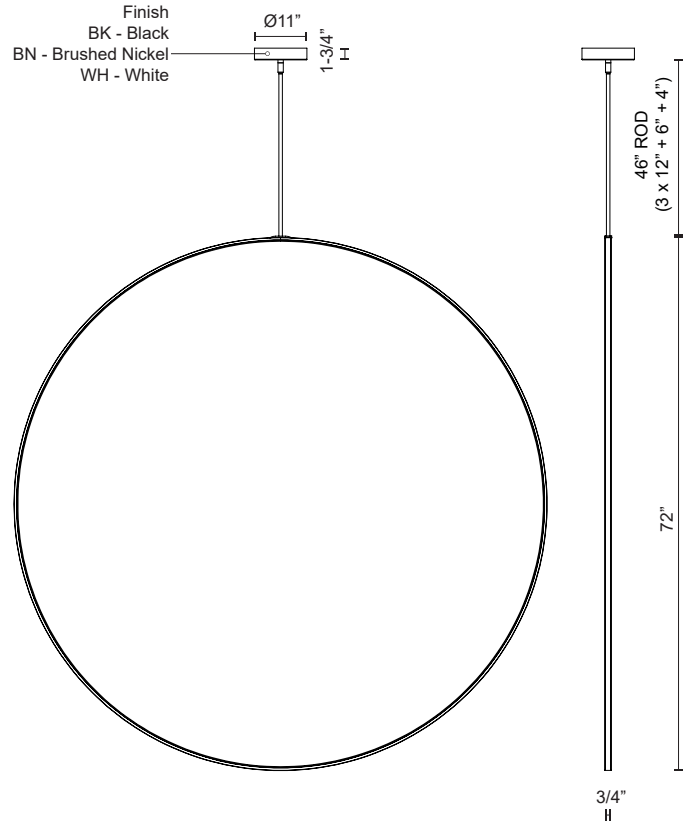

CIRQUE PD82572

PENDANTS

PROJECT

PD82572-BN
Brushed Nickel

PD82572-BK
Black

PD82572-WH
White

SPECIFICATION DETAILS

Fixture Dimensions	L72" x W3/4" x H72"
Light Source	LED with DC Driver
Wattage	94W
Total Lumens	7900lm
Delivered Lumens	BK-4185lm; BN-4420lm; WH-5115lm;
Voltage	120V
Color Temperature	3000K
CRI (Ra)	90CRI
Optional Color Temps	2700K - 5000K Available, Minimum Order Quantities Apply
LED Rated Life	50,000 hours
Dimming	100% - 10%, TRIAC or ELV Dimmer (Not Included)
Diffuser Details	Frosted Silicone Diffuser
Adjustable	Yes
Rod Length	46" Max (3x12" + 1x6" + 1x4")
Minimum Hang Height	80"
Sloped Ceiling Adaptable	Yes, Up to 45 Degrees
Location	Dry
Canopy Dimensions	D11" x H1-3/4"
Paint Finish	BK02; BN01; WH02;

* For custom options, consult factory for details.

* For warranty information, please visit www.kuzcolighting.com/warranty

DESCRIPTION

Aluminum ring with circular ceiling mount. Circular profile. Flexible silicon-rubber diffuser. Metallic & matte powder-coated finishes. Up and down light.