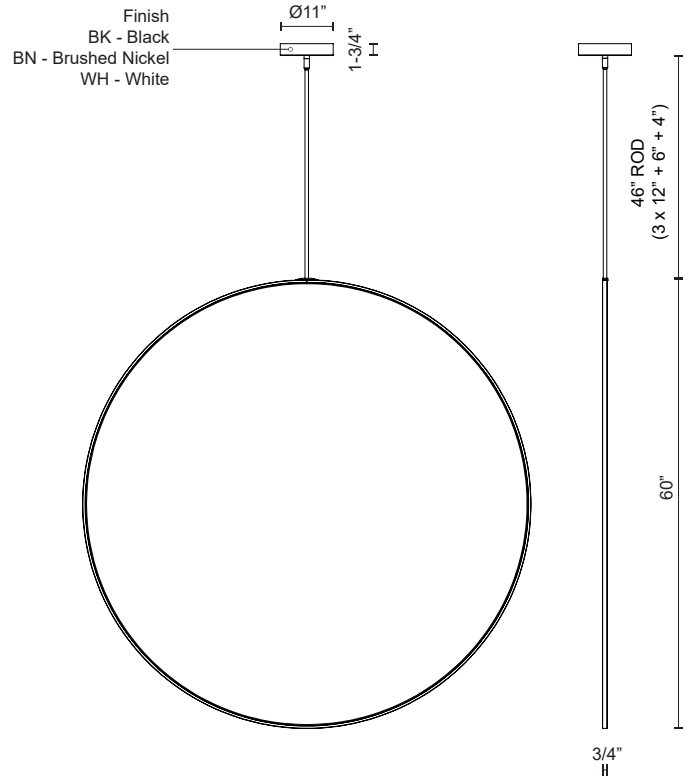

CIRQUE PD82560

PENDANTS

PROJECT

PD82560-BN
Brushed Nickel

PD82560-BK
Black

PD82560-WH
White

SPECIFICATION DETAILS

Fixture Dimensions	L60" x W3/4" x H60"
Light Source	LED with DC Driver
Wattage	70W
Total Lumens	6115lm
Delivered Lumens	BK-3240lm; BN-3425lm; WH-3960lm;
Voltage	120V
Color Temperature	3000K
CRI (Ra)	90CRI
Optional Color Temps	2700K - 5000K Available, Minimum Order Quantities Apply
LED Rated Life	50,000 hours
Dimming	100% - 10%, TRIAC or ELV Dimmer (Not Included)
Diffuser Details	Frosted Silicone Diffuser
Adjustable	Yes
Rod Length	46" Max (3x12" + 1x6" + 1x4")
Minimum Hang Height	68"
Sloped Ceiling Adaptable	Yes, Up to 45 Degrees
Location	Dry
Canopy Dimensions	D11" x H1-3/4"
Paint Finish	BK02; BN01; WH02;

* For custom options, consult factory for details.

* For warranty information, please visit www.kuzcolighting.com/warranty

DESCRIPTION

Aluminum ring with circular ceiling mount. Circular profile. Flexible silicon-rubber diffuser. Metallic & matte powder-coated finishes. Up and down light.