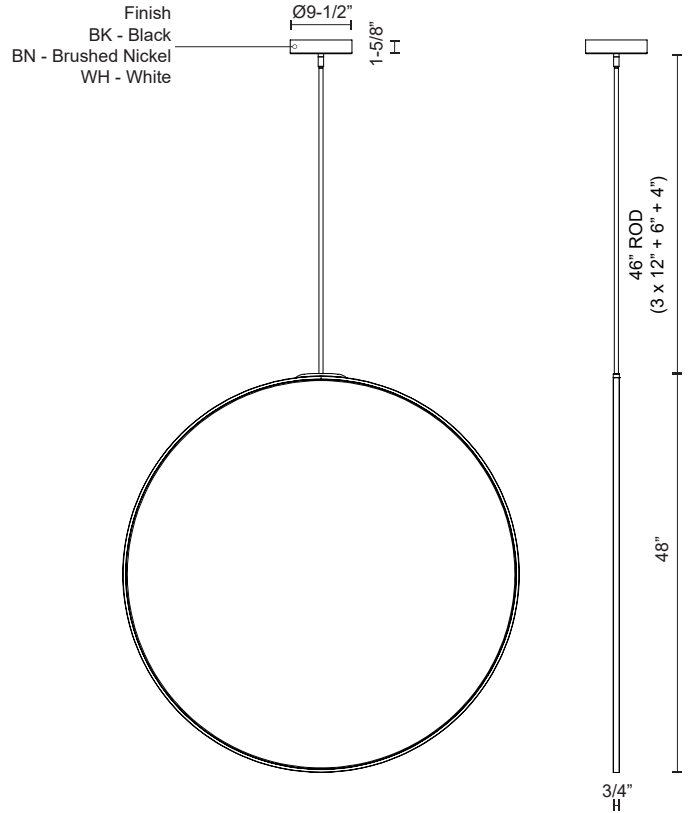

CIRQUE PD82548

PENDANTS

PROJECT

PD82548-BK
Black

PD82548-WH
White

PD82548-BN
Brushed Nickel

SPECIFICATION DETAILS

Fixture Dimensions	L48" x W3/4" x H48"
Light Source	LED with DC Driver
Wattage	56W
Total Lumens	4760lm
Delivered Lumens	BK-2520lm; BN-2665lm; WH-3080lm;
Voltage	120V
Color Temperature	3000K
CRI (Ra)	90CRI
Optional Color Temps	2700K - 5000K Available, Minimum Order Quantities Apply
LED Rated Life	50,000 hours
Dimming	100% - 10%, TRIAC or ELV Dimmer (Not Included)
Diffuser Details	Frosted Silicone Diffuser
Adjustable	Yes
Rod Length	46" Max (3x12" + 1x6" + 1x4")
Minimum Hang Height	56"
Sloped Ceiling Adaptable	Yes, Up to 45 Degrees
Location	Dry
CEC Title 24 JA8	Yes, JA8-2022
Canopy Dimensions	D9-1/2" x H1-5/8"
Paint Finish	BK02; BN01; WH02;

* For custom options, consult factory for details.

* For warranty information, please visit www.kuzcolighting.com/warranty

DESCRIPTION

Aluminum ring with circular ceiling mount. Circular profile. Flexible silicon-rubber diffuser. Metallic & matte powder-coated finishes. Up and down light.