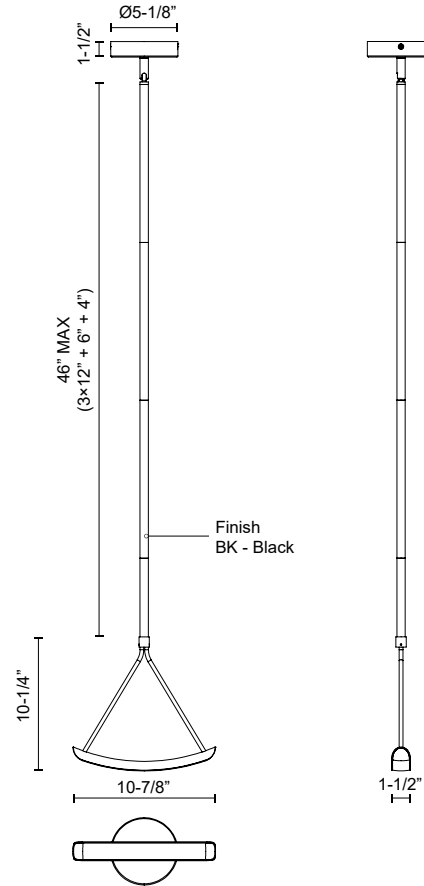

**MOBIL
PD81511
PENDANTS**

PROJECT

SPECIFICATION DETAILS

Fixture Dimensions	L10-7/8" x W1-1/2" x H10-1/4"
Light Source	LED with DC Driver
Wattage	11W
Total Lumens	860lm
Delivered Lumens	542lm
Voltage	120V
Color Temperature	3000K
CRI (Ra)	90CRI
Optional Color Temps	2700K - 5000K Available, Minimum Order Quantities Apply
LED Rated Life	50,000 hours
Dimming	100% - 10%, TRIAC or ELV Dimmer (Not Included)
Diffuser Details	White PC
Adjustable	Yes
Rod Length	46" Max (3x12" + 1x6" + 1x4")
Minimum Hang Height	18"
Sloped Ceiling Adaptable	Yes, Up to 45 Degrees
Location	Dry
Illumination Direction	Down
CEC Title 24 JA8	Yes, JA8-2022
Canopy Dimensions	D5-1/8" x H1-1/2"
Paint Finish	BK02

* For custom options, consult factory for details.

* For warranty information, please visit www.kuzcolighting.com/warranty

DESCRIPTION

Inspired by the soothing mobiles in nurseries, the Mobil Collection is a modern take on a well-known design. The wishbone-shaped lamps hang and balance one another in a delicate dance of light. An excellent statement piece to break up spaces with an abundance of straight lines or bring balance to a room with high ceilings.

KUZCO

CANADA: 19054 28TH AVENUE - SURREY, BC V3Z 6M3
USA: 3035 E. LONE MOUNTAIN ROAD - LAS VEGAS, NV 89081

WWW.KUZCOLIGHTING.COM

© 2023 KUZCO LIGHTING. ALL RIGHTS RESERVED.

COMMENT