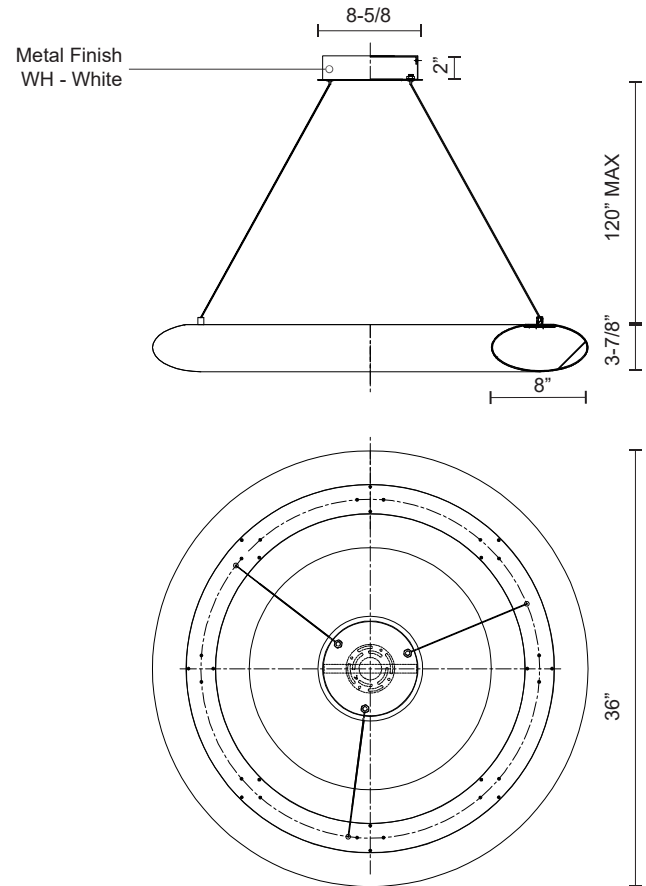

CUMULUS PD80736

PENDANTS

PROJECT

DESCRIPTION

A radiant torus of bright, even illumination. Available in a variety of sizes and as either a pendant or flush mount, these halos of light adapt to any setting. Eternal and substantial.

SPECIFICATION DETAILS

Fixture Dimensions	D36" x H3-7/8"
Light Source	LED with DC Driver
Wattage	88W
Total Lumens	9400lm
Delivered Lumens	WH-6900lm
Voltage	120V
Color Temperature	3000K
CRI (Ra)	90CRI
Optional Color Temps	2700K - 5000K Available, Minimum Order Quantities Apply
LED Rated Life	50,000 hours
Dimming	100% - 10%, TRIAC or ELV Dimmer (Not Included)
Diffuser Details	White Acrylic Diffuser
Adjustable	Yes
Wire Length	120" Max
Wire Type	Clear Coaxial Wire
Minimum Hang Height	22"
Sloped Ceiling Adaptable	Yes
Location	Dry
Canopy Dimensions	D8-5/8" x H2"
Paint Finish	WH02
Finish Option(s)	White

* For custom options, consult factory for details.

* For warranty information, please visit www.kuzcolighting.com/warranty

KUZCO

CANADA: 19054 28TH AVENUE - SURREY, BC V3Z 6M3

USA: 3035 E. LONE MOUNTAIN ROAD - LAS VEGAS, NV 89081

WWW.KUZCOLIGHTING.COM

© 2018 KUZCO LIGHTING. ALL RIGHTS RESERVED.

COMMENT