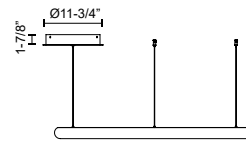

Side Canopy Option