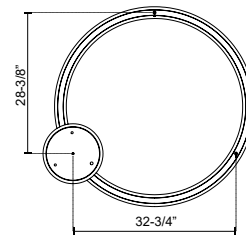

CUMULUS MINOR PD80340

PENDANTS

PROJECT

DESCRIPTION

An illuminated circumference of bright uniform light the CUMULUS MINOR is devoid of extraneous detail appearing as a single endless loop. The miniscule ovoid profile of the polymeric ring condenses the lamp assembly into a compact yet airy visual footprint, a reduced scale from the substantial CUMULUS pendant series. Available in multiple sizes.

SPECIFICATION DETAILS

Fixture Dimensions	D40" x H2-1/2"
Light Source	LED with DC Driver
Wattage	82W
Total Lumens	8610lm
Delivered Lumens	7542lm
Voltage	120V
Color Temperature	3000K
CRI (Ra)	90CRI
Optional Color Temps	2700K - 5000K Available, Minimum Order Quantities Apply
LED Rated Life	50,000 hours
Dimming	100% - 10%, TRIAC or ELV Dimmer (Not Included)
Diffuser Details	White Acrylic Diffuser
Adjustable	Yes
Wire Length	120" Max
Wire Type	Clear Coaxial Wire
Minimum Hang Height	20"
Sloped Ceiling Adaptable	Yes
Location	Dry
Illumination Direction	Downlight
Canopy Dimensions	D11-3/4" x H1-7/8"
Paint Finish	WH02
Finish Option(s)	White

* For custom options, consult factory for details.

* For warranty information, please visit www.kuzcolighting.com/warranty

Side Canopy Option

KUZCO

CANADA: 19054 28TH AVENUE - SURREY, BC V3Z 6M3
USA: 3035 E. LONE MOUNTAIN ROAD - LAS VEGAS, NV 89081

WWW.KUZCOLIGHTING.COM

© 2021 KUZCO LIGHTING. ALL RIGHTS RESERVED.

COMMENT