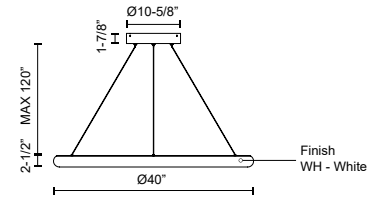

CUMULUS MINOR PD80340

PENDANTS

PROJECT

DESCRIPTION

An illuminated circumference of bright uniform light the CUMULUS MINOR is devoid of extraneous detail appearing as a single endless loop. The miniscule ovoid profile of the polymeric ring condenses the lamp assembly into a compact yet airy visual footprint, a reduced scale from the substantial CUMULUS pendant series. Available in multiple sizes.

SPECIFICATION DETAILS

Fixture Dimensions	D40" x H2-1/2"
Light Source	LED with DC Driver
Wattage	82W
Total Lumens	8610lm
Delivered Lumens	7542lm
Voltage	120V
Color Temperature	3000K
CRI (Ra)	90CRI
Optional Color Temps	2700K - 5000K Available, Minimum Order Quantities Apply
LED Rated Life	50,000 hours
Dimming	100% - 10%, TRIAC or ELV Dimmer (Not Included)
Diffuser Details	White Acrylic Diffuser
Adjustable	Yes
Wire Length	120" Max
Wire Type	Clear Coaxial Wire
Minimum Hang Height	20"
Sloped Ceiling Adaptable	Yes
Location	Dry
Illumination Direction	Downlight
Canopy Dimensions	D11-3/4" x H1-7/8"
Paint Finish	WH02
Finish Option(s)	White

* For custom options, consult factory for details.

* For warranty information, please visit www.kuzcolighting.com/warranty

Side Canopy Option