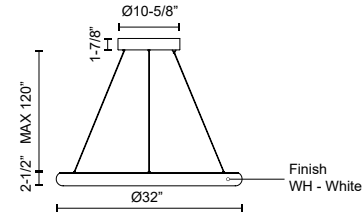

Side Canopy Option