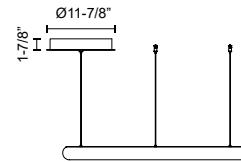

Side Canopy Option

KUZCO

CANADA: 19054 28TH AVENUE - SURREY, BC V3Z 6M3

USA: 3035 E. LONE MOUNTAIN ROAD - LAS VEGAS, NV 89081

WWW.KUZCOLIGHTING.COM

© 2019 KUZCO LIGHTING. ALL RIGHTS RESERVED.

COMMENT