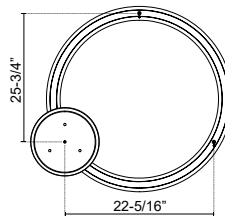

KUZCO

CANADA: 19054 28TH AVENUE - SURREY, BC V3Z 6M3

USA: 3035 E. LONE MOUNTAIN ROAD - LAS VEGAS, NV 89081

WWW.KUZCOLIGHTING.COM

© 2019 KUZCO LIGHTING. ALL RIGHTS RESERVED.

COMMENT