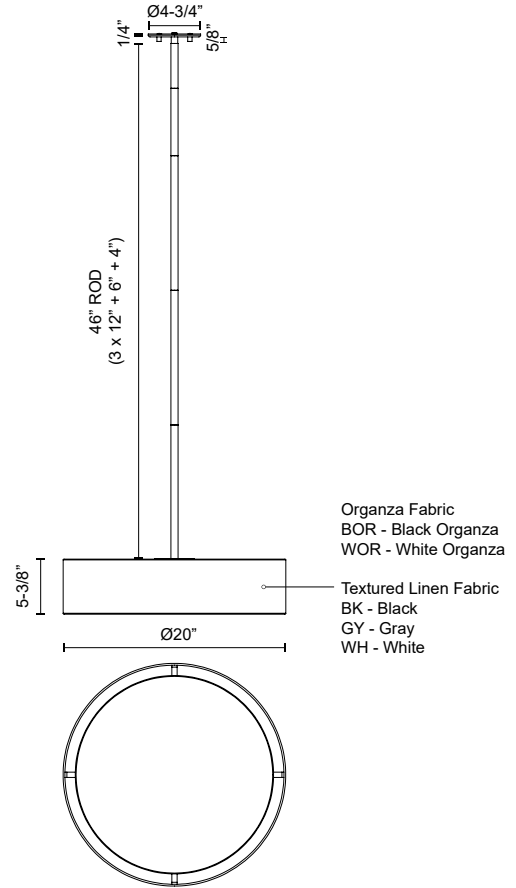

KUZCO

CANADA: 19054 28TH AVENUE - SURREY, BC V3Z 6M3
USA: 3035 E. LONE MOUNTAIN ROAD - LAS VEGAS, NV 89081

WWW.KUZCOLIGHTING.COM

© 2016 KUZCO LIGHTING. ALL RIGHTS RESERVED.

COMMENT