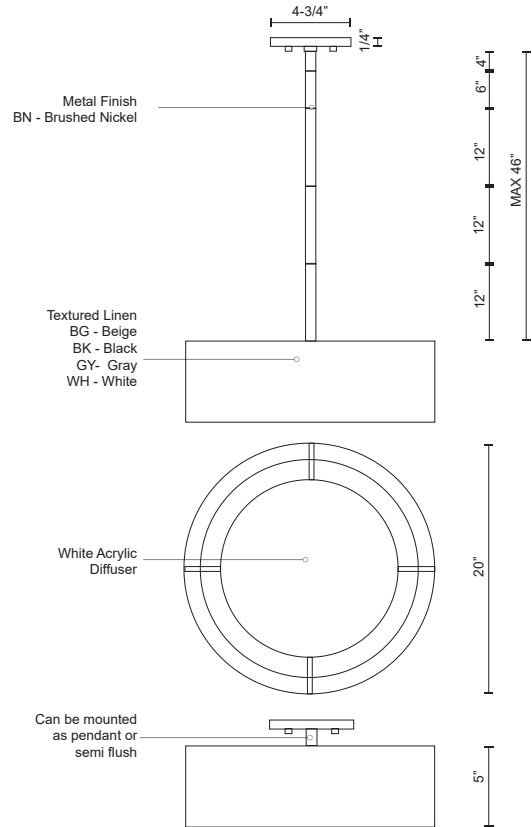

PD7920-BG
Beige

PD7920-BK
Black

PD7920-GY
Gray

PD7920-WH
White

SPECIFICATION DETAILS

* For custom options, consult factory for details.

Fixture Dimensions	D20" x H5"
Light Source	AC LED Module
Wattage	30W
Total Lumens	2380lm
Delivered Lumens	BG-1367lm; BK-1291lm; WH-1383lm;
Voltage	120V
Color Temperature	3000K
CRI (Ra)	90CRI
Optional Color Temps	2700K - 5000K Available, Minimum Order Quantities Apply
LED Rated Life	50,000 hours
Dimming	100% - 10%, ELV Dimmer (Not Included)
Diffuser Details	White Acrylic Diffuser
Shade Details	Textured Linen Shade
Adjustable	Yes
Rod Length	46" Max (3x12" + 1x6" + 1x4")
Wire Length	60"
Minimum Hang Height	12"
Location	
Compliance	T24-JA8
Warranty	5 Years
CEC Title 24 JA8	Yes, JA8-19
Canopy Dimensions	D4-3/4" x H1/4"