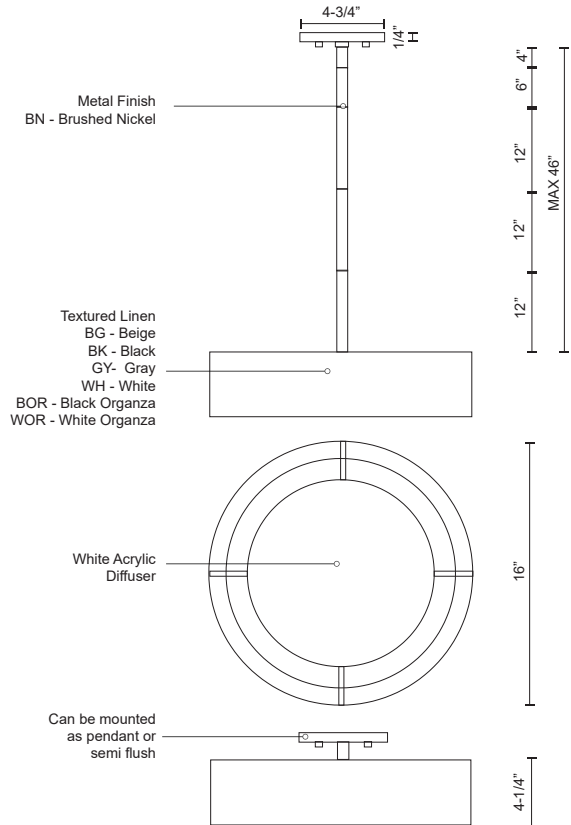

**DALTON  
PD7916  
PENDANTS**

PROJECT

**DESCRIPTION**

A textured linen band surrounds a concentric polymeric diffuser spreading even light from the LED source. Finely hand-tailored, the fabric shade contributes a soft sophistication to the modern interior. Applicable as a flush mount, pendant and in numerous sizes and fabric colors to suit your context.

**SPECIFICATION DETAILS**

\* For custom options, consult factory for details.

<b>Fixture Dimensions</b>	D16" x H4-1/4"
<b>Light Source</b>	LED
<b>Wattage</b>	25W
<b>Total Lumens</b>	2125lm
<b>Delivered Lumens</b>	BOR-1050lm; WOR-1432lm;
<b>Voltage</b>	120V
<b>Color Temperature</b>	3000K
<b>CRI (Ra)</b>	>90
<b>Optional Color Temps</b>	2700K - 5000K Available, Minimum Order Quantities Apply
<b>LED Rated Life</b>	50,000 hours
<b>Dimming</b>	100% - 10%, ELV Dimmer (Not Included)
<b>Diffuser Details</b>	White Acrylic Diffuser
<b>Shade Details</b>	Textured Linen
<b>Adjustable</b>	Yes
<b>Rod Length</b>	46" Max (3x12" + 1x6" + 1x4")
<b>Location</b>	Dry
<b>Warranty</b>	5 Years
<b>Canopy Dimensions</b>	D4-3/4" x H1/4"