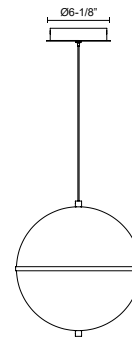

COMMENT

KUZCO

19054 28TH AVENUE
SURREY - BC V3Z 6M3
CANADA

WWW.KUZCOLIGHTING.COM