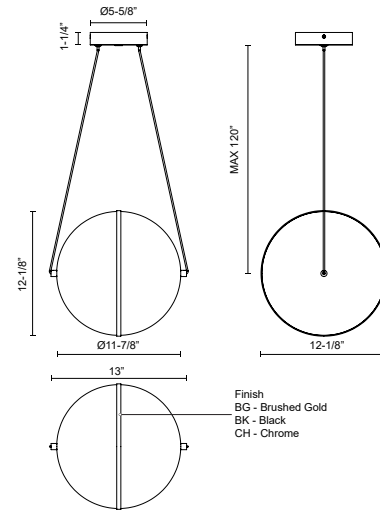

ARIES PD76712

PENDANTS

PROJECT

SPECIFICATION DETAILS

Fixture Dimensions	L13" x W12-1/8" x H12-1/8"
Light Source	LED with DC Driver
Wattage	15W
Total Lumens	1150lm
Voltage	120V
Delivered Lumens	BG-1124lm; BK-1085lm; CH-1145lm;
Color Temperature	3000K
CRI (Ra)	90CRI
Optional Color Temps	2700K - 5000K Available, Minimum Order Quantities Apply
LED Rated Life	50,000 hours
Dimming	100% - 10%, TRIAC or ELV Dimmer (Not Included)
Diffuser Details	Clear External Acrylic
Glass Details	Frosted Internal Glass
Adjustable	Yes
Wire Length	120" Max
Wire Type	Black
Minimum Hang Height	16"
Sloped Ceiling Adaptable	Yes
Location	Dry
Illumination Direction	Up/Down
CEC Title 24 JA8	Yes, JA8-2022
Canopy Dimensions	D5-5/8" x H1-1/4"

* For custom options, consult factory for details.

* For warranty information, please visit www.kuzcolighting.com/warranty

DESCRIPTION

The celestial spheres of the Aries Collection create a one-of-a-kind space that's quite literally out of this world. This fantastic displace of floating light makes a superb statement piece in any style home. Each of the three incredible finishes offers completely adjustable lengths up to 120". The gyroscope-like spheres can also be adjusted for optimal lighting from the interior frosted glass accents

Center Canopy Option

COMMENT

KUZCO

19054 28TH AVENUE
SURREY - BC V3Z 6M3
CANADA

WWW.KUZCOLIGHTING.COM