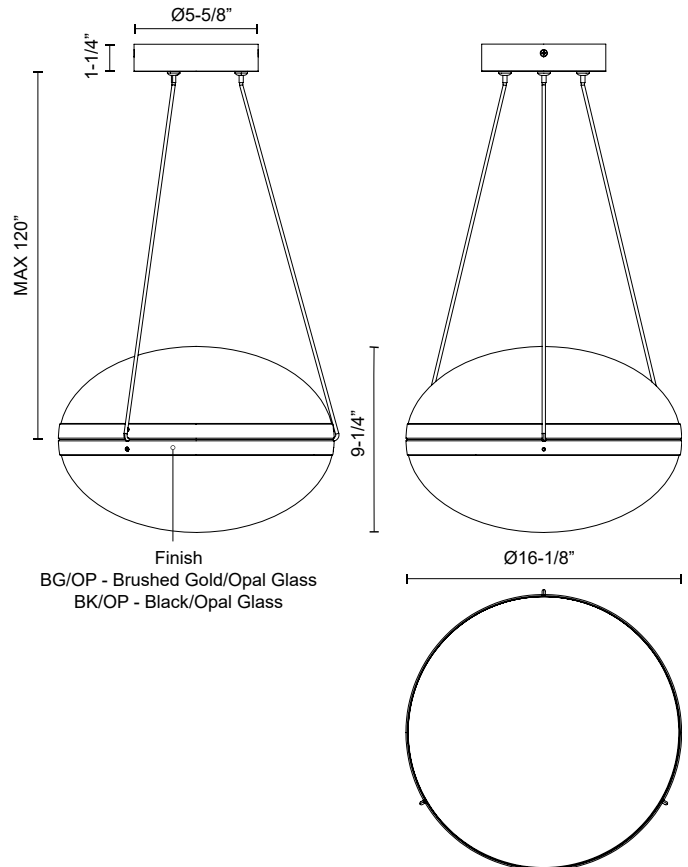

VIRGO PD76316

PENDANTS

PROJECT

PD76316-BG/OP
Brushed Gold/Opal
Glass

PD76316-BK/OP
Black/Opal Glass

SPECIFICATION DETAILS

Fixture Dimensions	D16-1/8" x H9-1/4"
Light Source	LED with DC Driver
Wattage	37W
Total Lumens	2980lm
Delivered Lumens	BG/OP-1818lm; BK/OP-1745lm;
Voltage	120V
Color Temperature	3000K
CRI (Ra)	90CRI
Optional Color Temps	2700K - 5000K Available, Minimum Order Quantities Apply
LED Rated Life	50,000 hours
Dimming	100% - 10%, TRIAC or ELV Dimmer (Not Included)
Diffuser Details	Frosted Interior Acrylic
Glass Details	Clear External Glass
Adjustable	Yes
Wire Length	120" Max
Wire Type	Black
Minimum Hang Height	20"
Sloped Ceiling Adaptable	Yes
Location	Dry
Illumination Direction	Up/Down
CEC Title 24 JA8	Yes, JA8-2022
Canopy Dimensions	D5-5/8" x H1-1/4"
Paint Finish	BG01; BK01;

* For custom options, consult factory for details.

* For warranty information, please visit www.kuzcolighting.com/warranty

DESCRIPTION

The Virgo Collection's striking resemblance to a space vessel will have all eyes on it no matter where it finds its home. The beautifully clear, curved exterior glass showcases the soft frosted internal diffuser in a way that makes you feel as though you're staring into the interior of a spacecraft coasting through the galaxy. With two stunning finishes available, you can create a one-of-a-kind lighting area in any space.