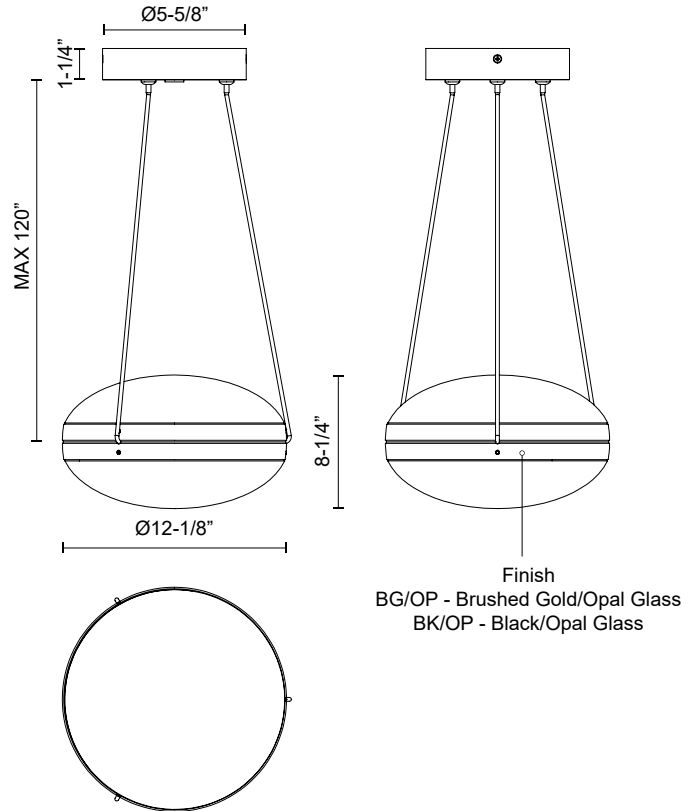

VIRGO PD76312

PENDANTS

PROJECT

SPECIFICATION DETAILS

Fixture Dimensions	D12-1/8" x H8-1/4"
Light Source	LED with DC Driver
Wattage	29W
Total Lumens	2450lm
Delivered Lumens	BG/OP-1337lm; BK/OP-1283lm;
Voltage	120V
Color Temperature	3000K
CRI (Ra)	90CRI
Optional Color Temps	2700K - 5000K Available, Minimum Order Quantities Apply
LED Rated Life	50,000 hours
Dimming	100% - 10%, TRIAC or ELV Dimmer (Not Included)
Diffuser Details	Frosted Interior Acrylic
Glass Details	Clear External Glass
Adjustable	Yes
Wire Length	120" Max
Wire Type	Black
Minimum Hang Height	15"
Sloped Ceiling Adaptable	Yes
Location	Dry
Illumination Direction	Up/Down
CEC Title 24 JA8	Yes, JA8-2022
Canopy Dimensions	D5-5/8" x H1-1/4"
Paint Finish	BG01; BK01;

* For custom options, consult factory for details.

* For warranty information, please visit www.kuzcolighting.com/warranty

DESCRIPTION

The Virgo Collection's striking resemblance to a space vessel will have all eyes on it no matter where it finds its home. The beautifully clear, curved exterior glass showcases the soft frosted internal diffuser in a way that makes you feel as though you're staring into the interior of a spacecraft coasting through the galaxy. With two stunning finishes available, you can create a one-of-a-kind lighting area in any space.

KUZCO

CANADA: 19054 28TH AVENUE - SURREY, BC V3Z 6M3

USA: 3035 E. LONE MOUNTAIN ROAD - LAS VEGAS, NV 89081

WWW.KUZCOLIGHTING.COM

© 2023 KUZCO LIGHTING. ALL RIGHTS RESERVED.

COMMENT