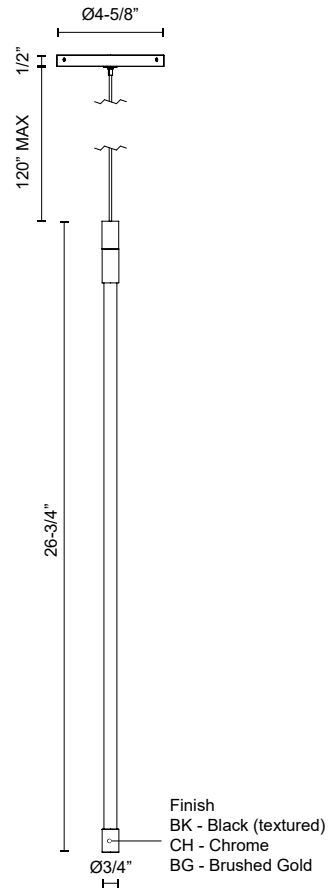

MOTIF PD75027

PENDANTS

PROJECT

PD75027-BK
Black

PD75027-CH
Chrome

PD75027-BG
Brushed Gold

SPECIFICATION DETAILS

Fixture Dimensions	D3/4" x H26-3/4"
Light Source	LED with DC Driver
Wattage	9W
Total Lumens	1050lm
Delivered Lumens	900lm*
Voltage	120V
Color Temperature	2700K
CRI (Ra)	90CRI
Optional Color Temps	2700K - 5000K Available, Minimum Order Quantities Apply
LED Rated Life	50,000 hours
Dimming	100% - 10%, TRIAC or ELV Dimmer (Not Included)
Glass Details	Clear Glass
Adjustable	Yes
Wire Length	120" Max
Wire Type	BG, BK - Black Coaxial Wire; CH - Clear Coaxial Wire;
Minimum Hang Height	28"
Sloped Ceiling Adaptable	Yes
Location	Dry
Canopy Dimensions	D4-5/8" x H1/2"
Paint Finish	BG01; BK02; CH01;

* For custom options, consult factory for details.

* For warranty information, please visit www.kuzcolighting.com/warranty

DESCRIPTION

The Motif Collection is inspired by the multitude of configurations in which it can create. Each fixture is comprised of thin lines of light in a refractive cylinder, creating both clean lines and modern elegance. This collection features the latest in modern LED filament technology, creating a warm glow of light throughout each fixture that is both vintage and modern at once.