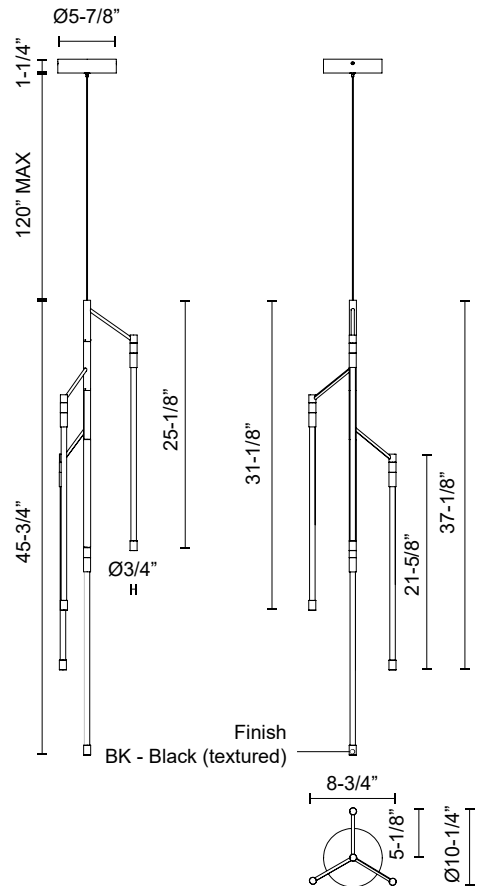

MOTIF PD74746

PENDANTS

PROJECT

DESCRIPTION

The Motif Collection is inspired by the multitude of configurations in which it can create. Each fixture is comprised of thin lines of light in a refractive cylinder, creating both clean lines and modern elegance. This collection features the latest in modern LED filament technology, creating a warm glow of light throughout each fixture that is both vintage and modern at once.

SPECIFICATION DETAILS

Fixture Dimensions	D10-1/4" x H45-3/4"
Light Source	LED with DC Driver
Wattage	26W
Total Lumens	3150lm
Delivered Lumens	2820lm
Voltage	120V
Color Temperature	2700K
CRI (Ra)	90CRI
Optional Color Temps	2700K - 5000K Available, Minimum Order Quantities Apply
LED Rated Life	50,000 hours
Dimming	100% - 10%, TRIAC or ELV Dimmer (Not Included)
Glass Details	Clear Glass
Adjustable	Yes
Wire Length	120" Max
Wire Type	Black Coaxial Wire
Minimum Hang Height	48"
Sloped Ceiling Adaptable	Yes
Location	Dry
CEC Title 24 JA8	Yes, JA8-2022
Canopy Dimensions	D5-7/8" x H1-1/4"
Paint Finish	BK02
Finish Option(s)	Black

* For custom options, consult factory for details.

* For warranty information, please visit www.kuzcolighting.com/warranty

KUZCO

CANADA: 19054 28TH AVENUE - SURREY, BC V3Z 6M3

USA: 3035 E. LONE MOUNTAIN ROAD - LAS VEGAS, NV 89081

WWW.KUZCOLIGHTING.COM

© 2021 KUZCO LIGHTING. ALL RIGHTS RESERVED.

COMMENT