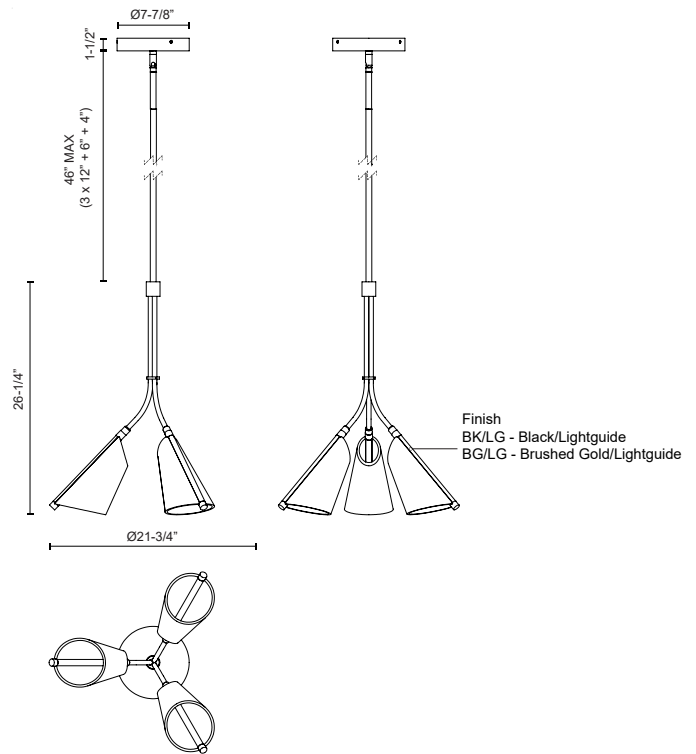

MULBERRY PD62622

PENDANTS

PROJECT

PD62622-BG/LG
Brushed Gold/Light
Guide

PD62622-BK/LG
Black/Light Guide

SPECIFICATION DETAILS

Fixture Dimensions	D21-3/4" x H26-1/4"
Light Source	LED with DC Driver
Wattage	44W
Total Lumens	3520lm
Delivered Lumens	BG/LG-1682lm*; BK/LG-1800lm*;
Voltage	120V
Color Temperature	3000K
CRI (Ra)	90CRI
Optional Color Temps	2700K - 5000K Available, Minimum Order Quantities Apply
LED Rated Life	50,000 hours
Dimming	100% - 10%, TRIAC or ELV Dimmer (Not Included)
Diffuser Details	Acrylic diffuser
Shade Details	Clear Acrylic Light Guide Shade
Adjustable	Yes
Rod Length	46" Max (3x12" + 1x6" + 1x4")
Wire Length	72"
Minimum Hang Height	34"
Location	Dry
Canopy Dimensions	D7-7/8" x H1-1/2"
Sloped Ceiling Adaptable	Yes, Up to 45 Degrees
CEC Title 24 JA8	Yes, JA8-2022
Paint Finish	BG01; BK02;

* For custom options, consult factory for details.

* For warranty information, please visit www.kuzcolighting.com/warranty

DESCRIPTION

Classic shapes take new form in the stunning new Mulberry collection. Minimal, modern forged bodies and striking edge lit shades make up this one-of-a-kind collection. Each shade of the Mulberry is crafted with clear etched acrylic, creating the modern glow seen throughout the pieces of this collection. Available in both Brushed Gold or Matte Black accents.