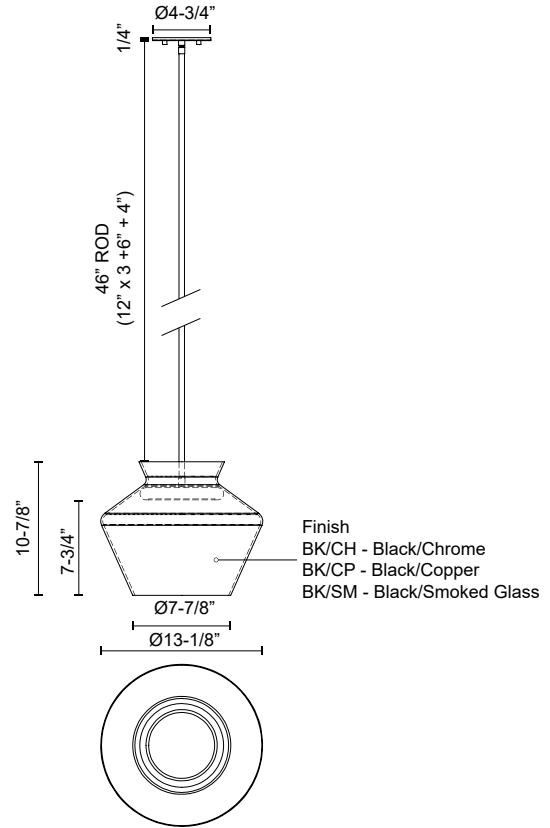

**TRINITY
PD62013
PENDANTS**

PROJECT

SPECIFICATION DETAILS

* For custom options, consult factory for details.

Fixture Dimensions	D13-1/8" x H10-7/8"
Light Source	AC LED Module
Wattage	20W
Total Lumens	1700lm
Delivered Lumens	1000lm*
Voltage	120V
Color Temperature	3000K
CRI (Ra)	90CRI
Optional Color Temps	2700K - 5000K Available, Minimum Order Quantities Apply
LED Rated Life	50,000 hours
Dimming	100% - 10%, ELV Dimmer (Not Included)
Adjustable	Yes
Rod Length	46" Max (3x12" + 1x6" + 1x4")
Wire Length	60"
Minimum Hang Height	15"
Diffuser Details	Frosted Acrylic
Shade Details	Gradient Smoked Glass or Solid Metallic Finish
Location	Dry
Warranty	5 Years
Canopy Dimensions	D4-3/4" x H1/4"

DESCRIPTION

Available in multiple glass shade style and finishes, the Trinity collection has endless style options when paired with Copper, Chrome, or Smoke Glass finishes. It is the perfect mix on stylish and classic for any space.

KUZCO

19054 28TH AVENUE
SURREY - BC V3Z 6M3
CANADA

WWW.KUZCOLIGHTING.COM

COMMENT