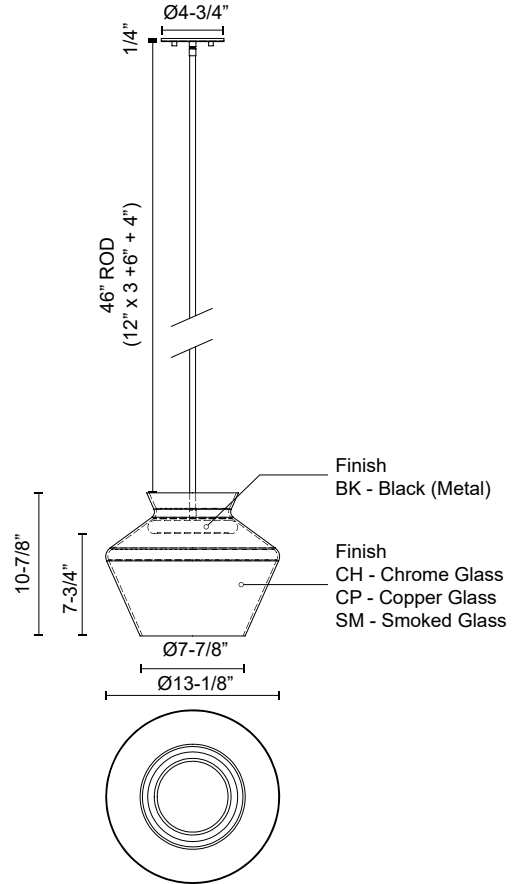

**TRINITY
PD62013
PENDANTS**

PROJECT

SPECIFICATION DETAILS

Fixture Dimensions	D13-1/8" x H10-7/8"
Light Source	AC LED Module
Wattage	21W
Total Lumens	1700lm
Delivered Lumens	BK/CH-685lm*; BK/CP-815lm*; BK/SM-1186lm;
Voltage	120V
Color Temperature	3000K
CRI (Ra)	90CRI
Optional Color Temps	2700K - 5000K Available, Minimum Order Quantities Apply
LED Rated Life	50,000 hours
Dimming	100% - 10%, ELV Dimmer (Not Included)
Diffuser Details	Frosted acrylic diffuser
Shade Details	Smoked or Metallic Finish Glass Shade
Adjustable	Yes
Rod Length	46" Max (3x12" + 1x6" + 1x4")
Wire Length	60"
Minimum Hang Height	15"
Location	Dry
Canopy Dimensions	D4-3/4" x H1/4"
Paint Finish	BK02

* For custom options, consult factory for details.

* For warranty information, please visit www.kuzcolighting.com/warranty

DESCRIPTION

Available in multiple glass shade style and finishes, the Trinity collection has endless style options when paired with Clear, Copper, Chrome, or Smoke Glass finishes. It is the perfect mix of stylish and classic for any space.

KUZCO

CANADA: 19054 28TH AVENUE - SURREY, BC V3Z 6M3
USA: 3035 E. LONE MOUNTAIN ROAD - LAS VEGAS, NV 89081

WWW.KUZCOLIGHTING.COM

© 2021 KUZCO LIGHTING. ALL RIGHTS RESERVED.

COMMENT