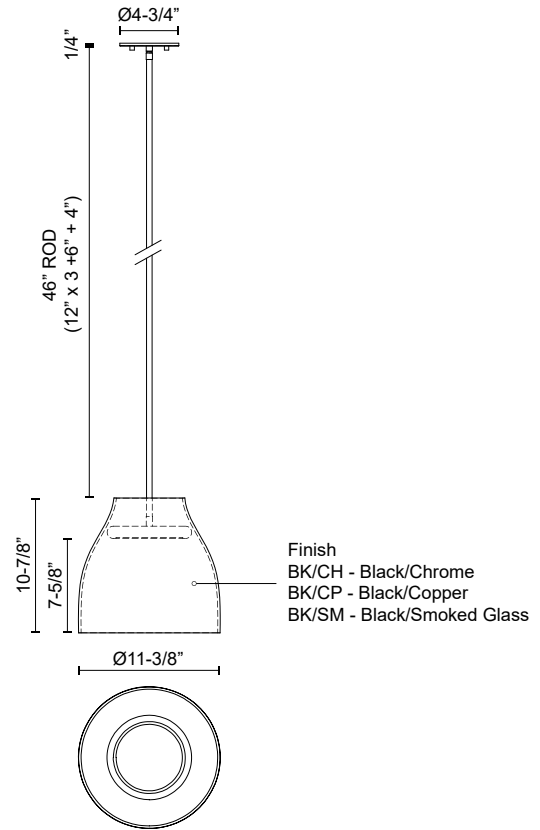

**TRINITY
PD62012
PENDANTS**

PROJECT

SPECIFICATION DETAILS

* For custom options, consult factory for details.

Fixture Dimensions	D11-3/8" x H10-7/8"
Light Source	AC LED Module
Wattage	20W
Total Lumens	1700lm
Delivered Lumens	1000lm*
Voltage	120V
Color Temperature	3000K
CRI (Ra)	90CRI
Optional Color Temps	2700K - 5000K Available, Minimum Order Quantities Apply
LED Rated Life	50,000 hours
Dimming	100% - 10%, ELV Dimmer (Not Included)
Adjustable	Yes
Rod Length	46" Max (3x12" + 1x6" + 1x4")
Wire Length	60"
Minimum Hang Height	15"
Diffuser Details	Frosted Acrylic
Shade Details	Gradient Smoked Glass or Solid Metallic Finish
Location	Dry
Warranty	5 Years
Canopy Dimensions	D4-3/4" x H1/4"

DESCRIPTION

Available in multiple glass shade style and finishes, the Trinity collection has endless style options when paired with Copper, Chrome, or Smoke Glass finishes. It is the perfect mix of stylish and classic for any space.

KUZCO

19054 28TH AVENUE
SURREY - BC V3Z 6M3
CANADA

WWW.KUZCOLIGHTING.COM

COMMENT