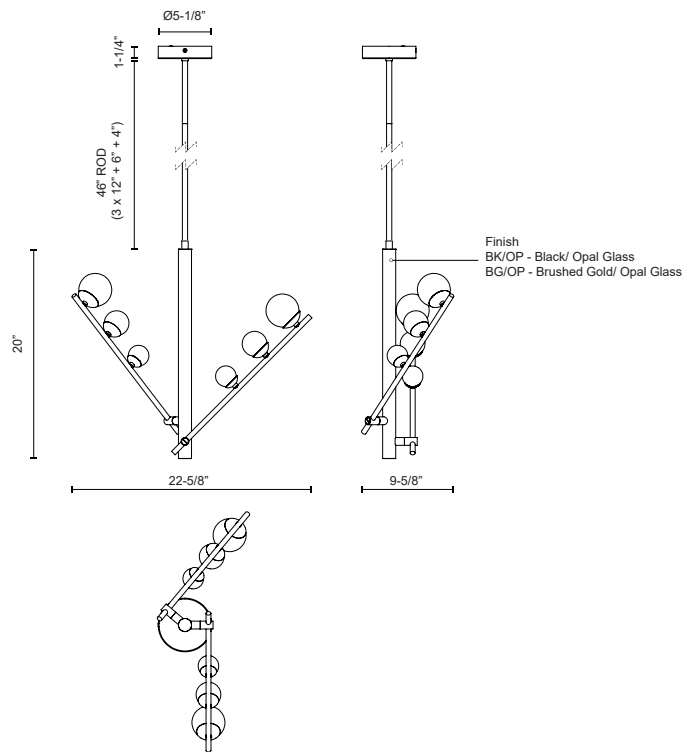

## SPECIFICATION DETAILS

<b>Fixture Dimensions</b>	L22-5/8" x W9-5/8" x H20"
<b>Light Source</b>	LED with DC Driver
<b>Wattage</b>	22W
<b>Total Lumens</b>	1870lm
<b>Delivered Lumens</b>	1650lm*
<b>Voltage</b>	120V
<b>Color Temperature</b>	3000K
<b>CRI (Ra)</b>	90CRI
<b>Optional Color Temps</b>	2700K - 5000K Available, Minimum Order Quantities Apply
<b>LED Rated Life</b>	50,000 hours
<b>Dimming</b>	100% - 10%, TRIAC or ELV Dimmer (Not Included)
<b>Glass Details</b>	Opal Glass
<b>Adjustable</b>	Yes
<b>Rod Length</b>	46" Max (3x12" + 1x6" + 1x4")
<b>Minimum Hang Height</b>	27"
<b>Sloped Ceiling Adaptable</b>	No
<b>Location</b>	Dry
<b>Illumination Direction</b>	Omni-directional
<b>CEC Title 24 JA8</b>	Yes, JA8-2022
<b>Canopy Dimensions</b>	D5-1/8" x H1-1/4"
<b>Material</b>	Steel + Aluminum + Glass
<b>Paint Finish</b>	BG01; BK01;

## DESCRIPTION

Juniper's shape expands and contracts to suit your space's needs. Each branch of the Juniper collection adjusts to lengthen or collapse, creating a customized look. Atop each arm sits three growing Matte Opal glass globes stretching outwards to create depth and emphasis.

- Adjustable arms to create varied styles
- Matte Opal glass globes
- LED, no need for bulbs
- Matte Black or Brushed Gold finishes
- Rod included up to 46" in length