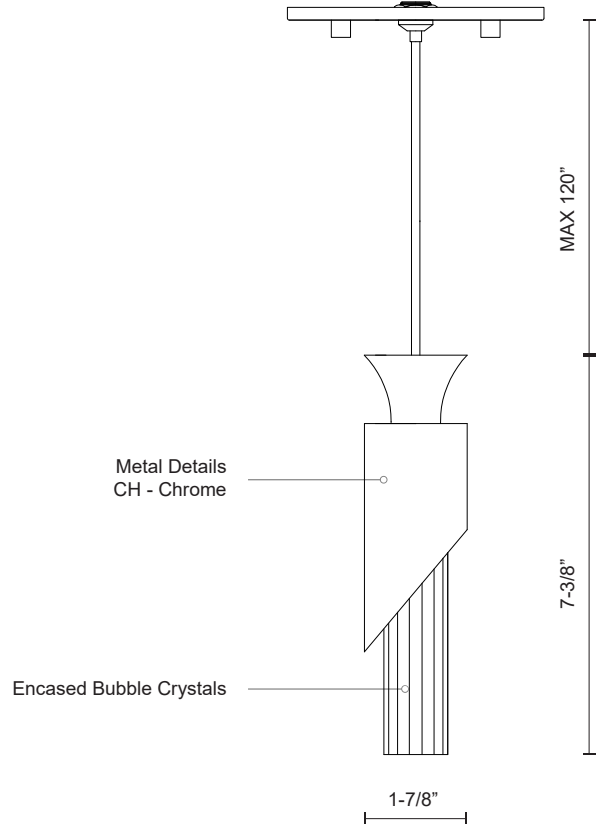

**BRUT
PD54404-CH**
PENDANTS

PROJECT

DESCRIPTION

Single pendant Brut with bubble encased crystal cylinder. Metal details in chrome finish, equipped with our powerful 120V LED technology

SPECIFICATION DETAILS

* For custom options, consult factory for details.

Fixture Dimensions	D1-7/8" x H7-3/8"
Light Source	LED
Wattage	9W
Total Lumens	600lm
Delivered Lumens	CH-203lm*
Voltage	120V
Color Temperature	3000K
CRI (Ra)	>90
Optional Color Temps	2700K - 5000K Available, Minimum Order Quantities Apply
LED Rated Life	50,000 hours
Dimming	100% - 10%, ELV Dimmer (Not Included)
Crystal Details	Crystal Encased with Bubbles
Adjustable	Yes
Wire Length	120" Max
Wire Type	Clear SSL Wire
Location	Dry
Warranty	5 Years
Canopy Dimensions	D4-3/4" x H3/8"