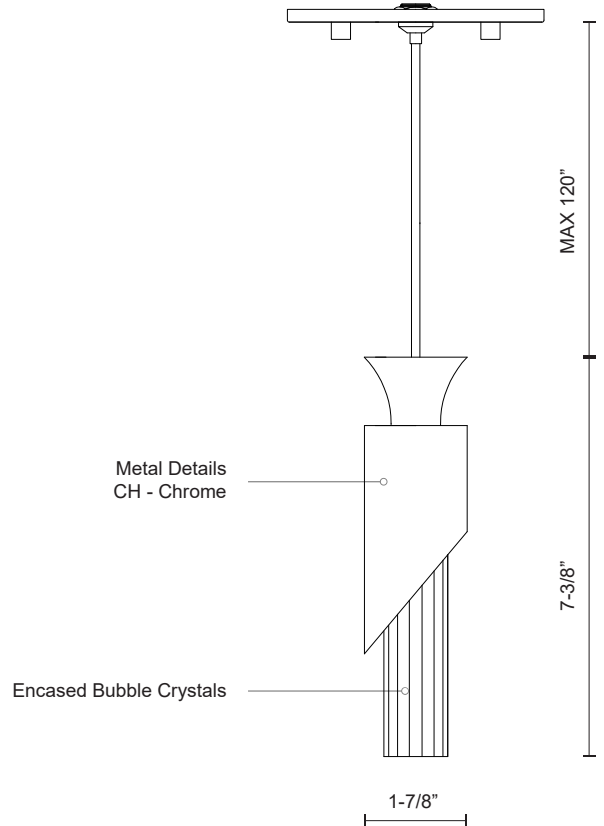

**BRUT
PD54404-CH**
PENDANTS

PROJECT

DESCRIPTION

Single pendant Brut with bubble encased crystal cylinder. Metal details in chrome finish, equipped with our powerful 120V LED technology

SPECIFICATION DETAILS

* For custom options, consult factory for details.

| | |
|-------------------------------|---|
| Fixture Dimensions | D1-7/8" x H7-3/8" |
| Light Source | AC LED Module |
| Wattage | 9W |
| Total Lumens | 600lm |
| Delivered Lumens | CH-248lm |
| Voltage | 120V |
| Color Temperature | 3000K |
| CRI (Ra) | 90CRI |
| Optional Color Temps | 2700K - 5000K Available, Minimum Order Quantities Apply |
| LED Rated Life | 50,000 hours |
| Dimming | 100% - 10%, ELV Dimmer (Not Included) |
| Crystal Details | Clear Encased Bubble Crystal |
| Adjustable | Yes |
| Wire Length | 120" Max |
| Wire Type | Clear SSL Wire |
| Location | Dry |
| Warranty | 5 Years |
| Illumination Direction | Up and Down |
| Canopy Dimensions | D4-3/4" x H3/8" |
| Finish Option(s) | Chrome |