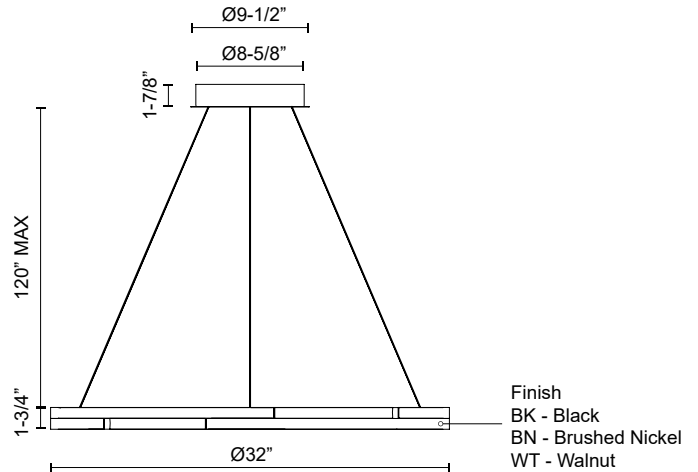

ANELLO MINOR PD52732

PENDANTS

PROJECT

PD52732-WT
Walnut

PD52732-BN
Brushed Nickel

PD52732-BK
Black

SPECIFICATION DETAILS

Fixture Dimensions	D32" x H1-3/4"
Light Source	LED with DC Driver
Wattage	80W
Total Lumens	6630lm
Delivered Lumens	BK-2775lm*; BN-3240lm*; WT-2366lm;
Voltage	120V
Color Temperature	3000K
CRI (Ra)	90CRI
Optional Color Temps	2700K - 5000K Available, Minimum Order Quantities Apply
LED Rated Life	50,000 hours
Dimming	100% - 10%, TRIAC Dimmer (Not Included)
Diffuser Details	Frosted acrylic diffuser
Adjustable	Yes
Wire Length	120" Max
Wire Type	Black Coaxial Wire
Minimum Hang Height	18"
Sloped Ceiling Adaptable	Yes
Location	Dry
Canopy Dimensions	D9-1/2" x H1-7/8"
Paint Finish	BK02; BN01; WT01;

* For custom options, consult factory for details.

* For warranty information, please visit www.kuzcolighting.com/warranty

DESCRIPTION

Two layers of gently arched metal bands combine to form an asymmetric architectural appearance. The offset illuminated components create a dynamic lamp that changes visually depending on your viewpoint.