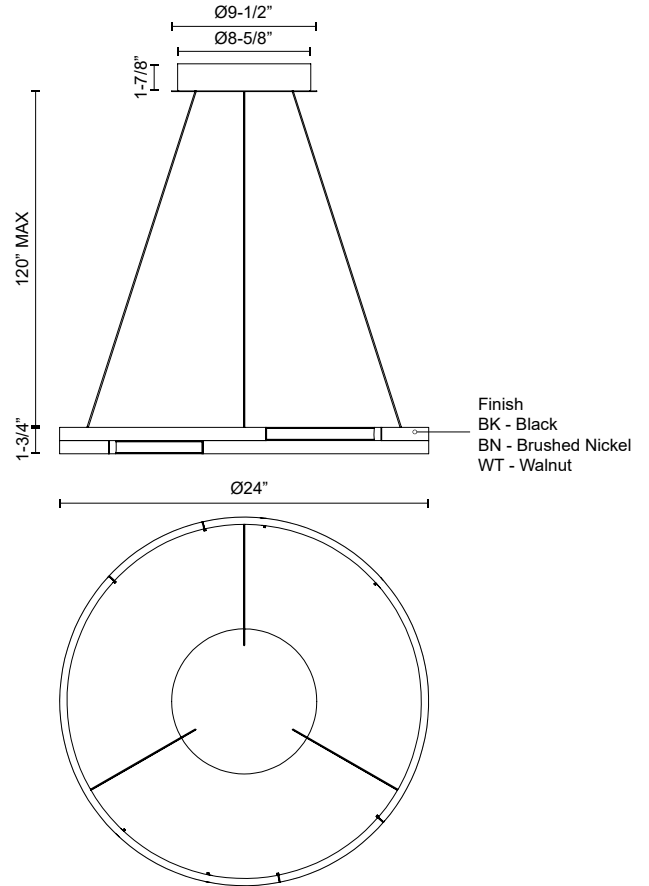

ANELLO MINOR PD52724

PENDANTS

PROJECT

PD52724-BK
Black

PD52724-WT
Walnut

PD52724-BN
Brushed Nickel

SPECIFICATION DETAILS

Fixture Dimensions	D24" x H1-3/4"
Light Source	LED with DC Driver
Wattage	58W
Total Lumens	4930lm
Delivered Lumens	BN-2049lm
Voltage	120V
Color Temperature	3000K
CRI (Ra)	90CRI
Optional Color Temps	2700K - 5000K Available, Minimum Order Quantities Apply
LED Rated Life	50,000 hours
Dimming	100% - 10%, TRIAC Dimmer (Not Included)
Diffuser Details	Frosted acrylic diffuser
Adjustable	Yes
Wire Length	120" Max
Wire Type	Black Coaxial Wire
Minimum Hang Height	18"
Sloped Ceiling Adaptable	Yes
Location	Dry
Canopy Dimensions	D9-1/2" x H1-7/8"
CEC Title 24 JA8	Yes, JA8-2022
Paint Finish	BK02; BN01; WT01;

* For custom options, consult factory for details.

* For warranty information, please visit www.kuzcolighting.com/warranty

DESCRIPTION

Two layers of gently arched metal bands combine to form an asymmetric architectural appearance. The offset illuminated components create a dynamic lamp that changes visually depending on your viewpoint.