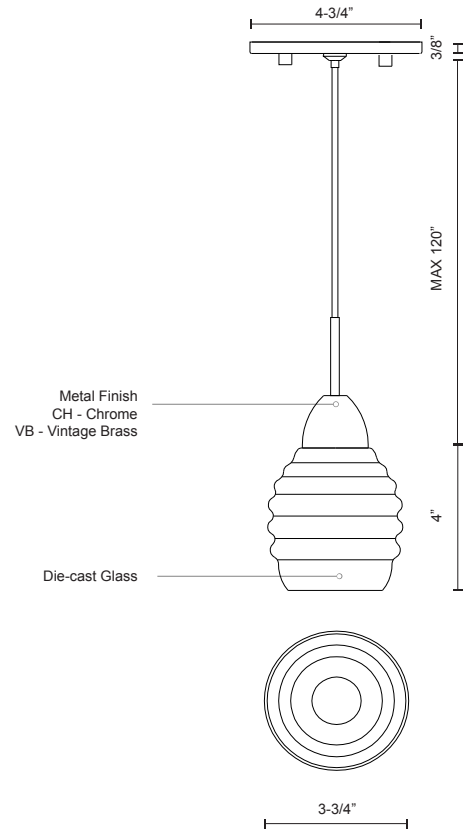

### DESCRIPTION

Vintage but modern LED single downward pendant, with polished chrome metal details and elegant cannikin which omits the light beautifully through billowing heavy gauged die-cast clear glass. Maximum Kuzco SSL Wire and is equipped with our powerful 120V AC LED technology. Similar styled chandeliers, pendants, walls sconces and vanities available. See series for full family details.

PD52104-VB  
Vintage Brass

PD52104-CH  
Chrome

### SPECIFICATION DETAILS

\* For custom options, consult factory for details.

<b>Fixture Dimensions</b>	H4" x D3-3/4"
<b>Light Source</b>	LED
<b>Wattage</b>	5W
<b>Total Lumens</b>	400lm
<b>Delivered Lumens</b>	CH-245lm
<b>Voltage</b>	120V
<b>Color Temperature</b>	3000K
<b>CRI (Ra)</b>	>90
<b>Optional Color Temps</b>	2700K - 5000K Available, Minimum Order Quantities Apply
<b>LED Rated Life</b>	50,000 hours
<b>Dimming</b>	100% - 10%, ELV Dimmer (Not Included)
<b>Glass Details</b>	Cast Clear Glass
<b>Adjustable</b>	Yes
<b>Wire Length</b>	120" Max
<b>Wire Type</b>	Clear SSL Wire
<b>Location</b>	Dry
<b>Warranty</b>	5 Years
<b>Canopy Dimensions</b>	D4-3/4" x H3/8"