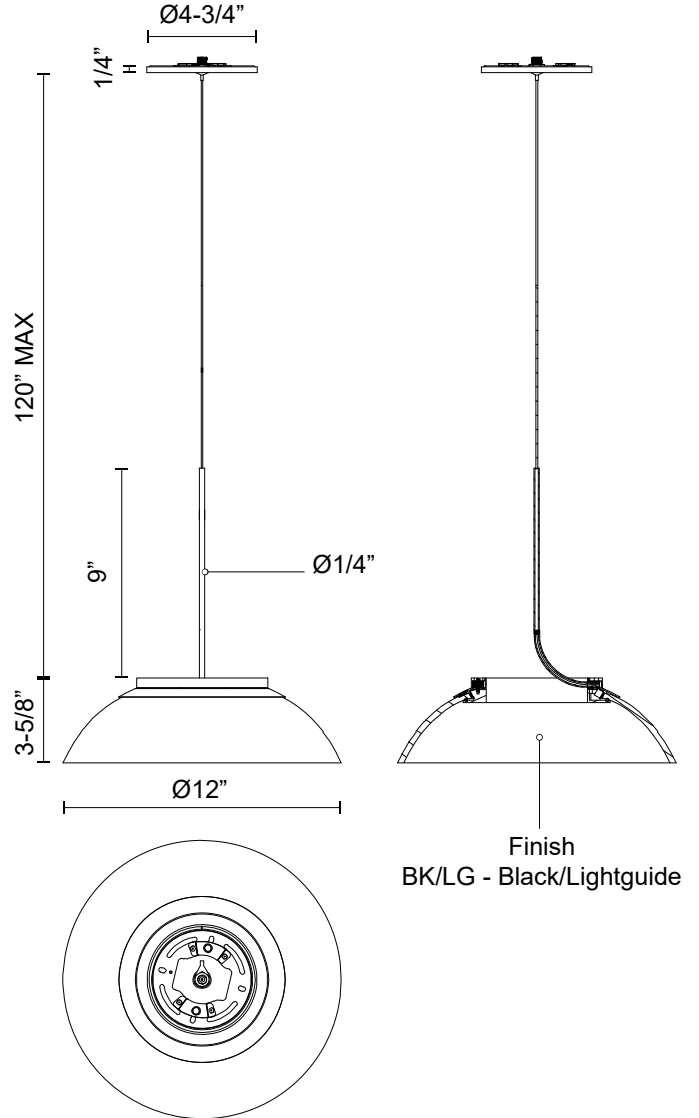

MAGELLAN
PD51612
PENDANTS

PROJECT

PD51612-BK
 Black/Light Guide

SPECIFICATION DETAILS

* For custom options, consult factory for details.

Fixture Dimensions	D12" x H3-5/8"
Light Source	LED with DC Driver
Wattage	9W
Total Lumens	765lm
Delivered Lumens	175lm
Voltage	120V
Color Temperature	3000K
CRI (Ra)	90CRI
Optional Color Temps	2700K - 5000K Available, Minimum Order Quantities Apply
LED Rated Life	50,000 hours
Dimming	100% - 10%, TRIAC or ELV Dimmer (Not Included)
Adjustable	Yes
Wire Length	120" Max
Wire Type	Black Coaxial Wire
Minimum Hang Height	16"
Shade Details	Clear Acrylic Edge Lit Panel
Location	Dry
Warranty	5 Years
Canopy Dimensions	D4-3/4" x H1/4"

DESCRIPTION

Statement piece with acrylic edge-lit shade clad a hollow core. Fine textured dark exterior and dotted clear acrylic shades

KUZCO

19054 28TH AVENUE
 SURREY - BC V3Z 6M3
 CANADA

WWW.KUZCOLIGHTING.COM