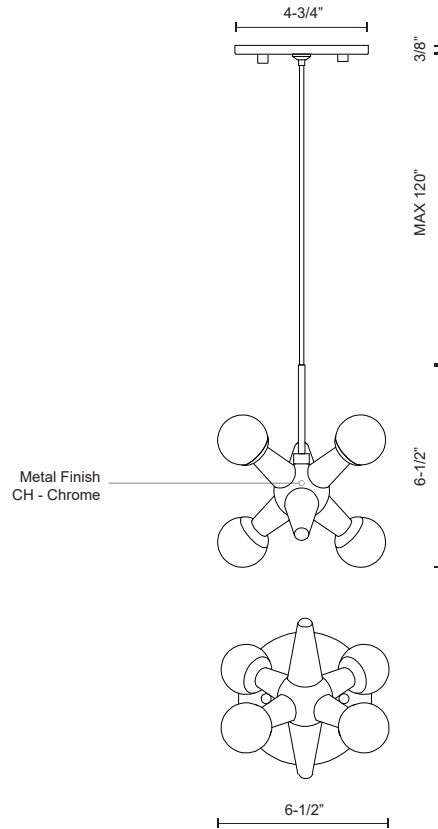

JAX
PD51007-CH
PENDANTS

PROJECT

DESCRIPTION

Unique in design this single LED pendant is a new addition to our Jax's Collection. Polished chrome metal finish with a total of four LED lights, each covered by an elegant round white opal glass. Maximum adjustable wire length of 120", and is provided with our powerful 120V AC LED technology. Available in multi-pendants and chandeliers see series for full family details.

SPECIFICATION DETAILS

* For custom options, consult factory for details.

Fixture Dimensions	H126-7/8" x L6-1/2" x W6-1/2"
Light Source	AC LED Module
Wattage	11W
Total Lumens	720lm
Delivered Lumens	CH-499lm
Voltage	120V
Color Temperature	3000K
CRI (Ra)	90CRI
Optional Color Temps	2700K - 5000K Available, Minimum Order Quantities Apply
LED Rated Life	50,000 hours
Dimming	100% - 10%, ELV Dimmer (Not Included)
Glass Details	Opal Glass
Adjustable	Yes
Wire Length	120" Max
Wire Type	Clear SSL Wire
Location	Dry
Warranty	5 Years
Canopy Dimensions	D4-3/4" x H3/8"
Finish Option(s)	Chrome